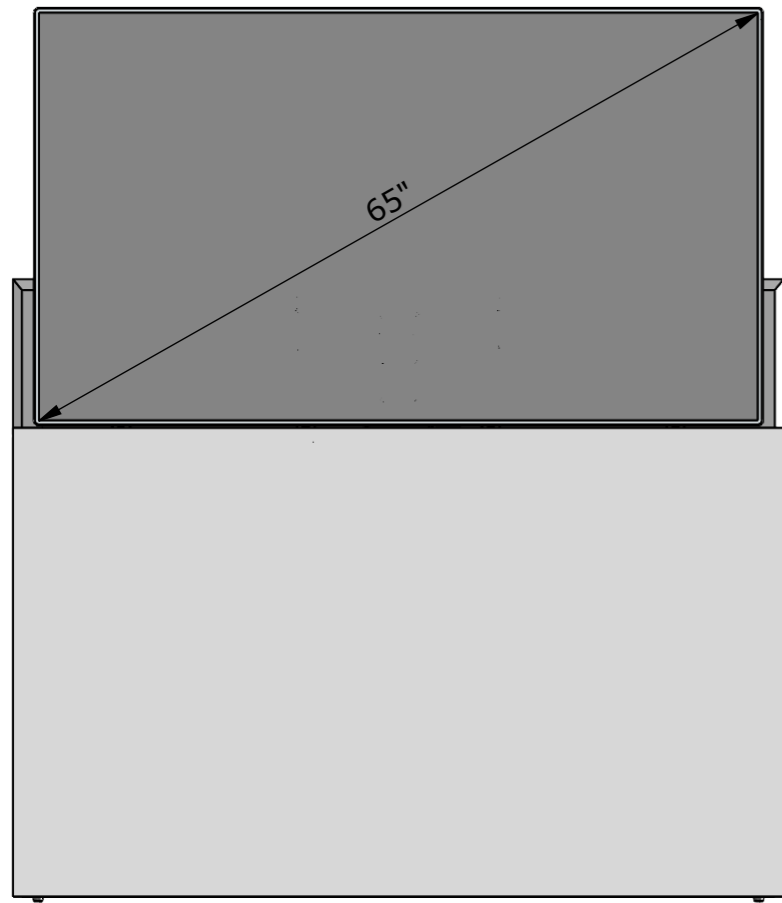

Please note that specifications may be subject to change

Drawing no.: T009-1005-003A

Description: T009-1200

**TVLIFTBOY**

Date : 31-05-2023

Drawn : JS

Scale: 1:7.5

Unless otherwise specified dimensions in millimeters

Page : 1/2

SECTION A-A

DETAIL B  
SCALE 1 : 5

TV height < 800mm : A=830mm min.  
TV height > 800mm : A=TV height + 30mm min.

Example build in housing

Drawing no.: T309-1008-003B

Description : Example T009-1200 / TV 65"

**TVLIFTBOY**

Date : 18-01-2025

Drawn : JS

Scale : 1:15

Unless otherwise specified dimensions in millimeters

Page : 2/2