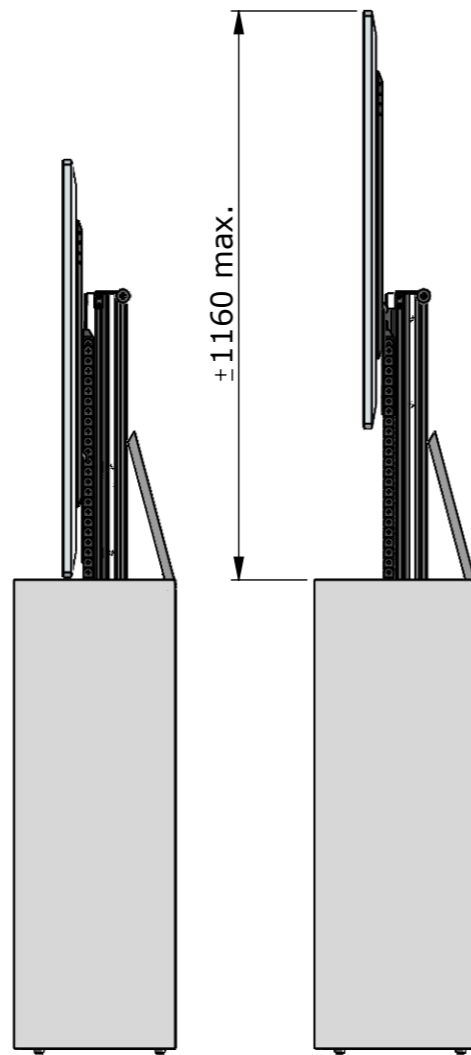

Please note that specifications may be subject to change

Drawing no.: T009-1005-003A

Description: T009-1200

**TVLIFTBOY**

Date : 31-05-2023

Drawn : JS

Scale: 1:7.5

Unless otherwise specified dimensions in millimeters

Page : 1/2

SECTION A-A

DETAIL B  
SCALE 1 : 5

TV height < 800mm : A=830mm min.  
TV height > 800mm : A=TV height + 30mm min.

Example build in housing

Drawing no.: T309-1008-003B

Description : Example T009-1200 / TV 65"

**TVLIFTBOY**

Date : 18-01-2025

Drawn : JS

Scale : 1:15

Unless otherwise specified dimensions in millimeters

Page : 2/2