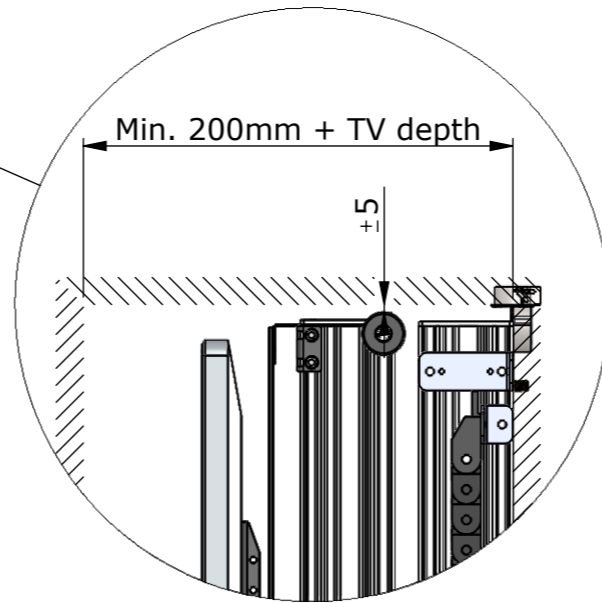

Please note that specifications may be subject to change

Drawing no.: T009-1005-003A

Description: T009-1200

**TVLIFTBOY**

Date : 31-05-2023

Drawn : JS

Scale: 1:7.5

Unless otherwise specified dimensions in millimeters

Page : 1/2

SECTION A-A

DETAIL B  
SCALE 1 : 5

TV height < 800mm : A=830mm min.  
TV height > 800mm : A=TV height + 30mm min.

Example build in housing

Drawing no.: T309-1008-003B

Description : Example T009-1200 / TV 65"

**TVLIFTBOY**

Date : 18-01-2025

Drawn : JS

Scale : 1:15

Unless otherwise specified dimensions in millimeters

Page : 2/2