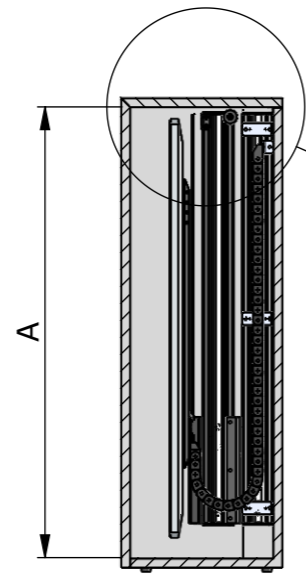

Please note that specifications may be subject to change

Drawing no.: T009-1005-003A

Description: T009-1200

**TVLIFTBOY**

Date : 31-05-2023

Drawn : JS

Scale: 1:7.5

Unless otherwise specified dimensions in millimeters

Page : 1/2

SECTION A-A

DETAIL B  
SCALE 1 : 5

TV height < 800mm : A=830mm min.  
TV height > 800mm : A=TV height + 30mm min.

Example build in housing

Drawing no.: T309-1008-003B

Description : Example T009-1200 / TV 65"

**TVLIFTBOY**

Date : 18-01-2025

Drawn : JS

Scale : 1:15

Unless otherwise specified dimensions in millimeters

Page : 2/2