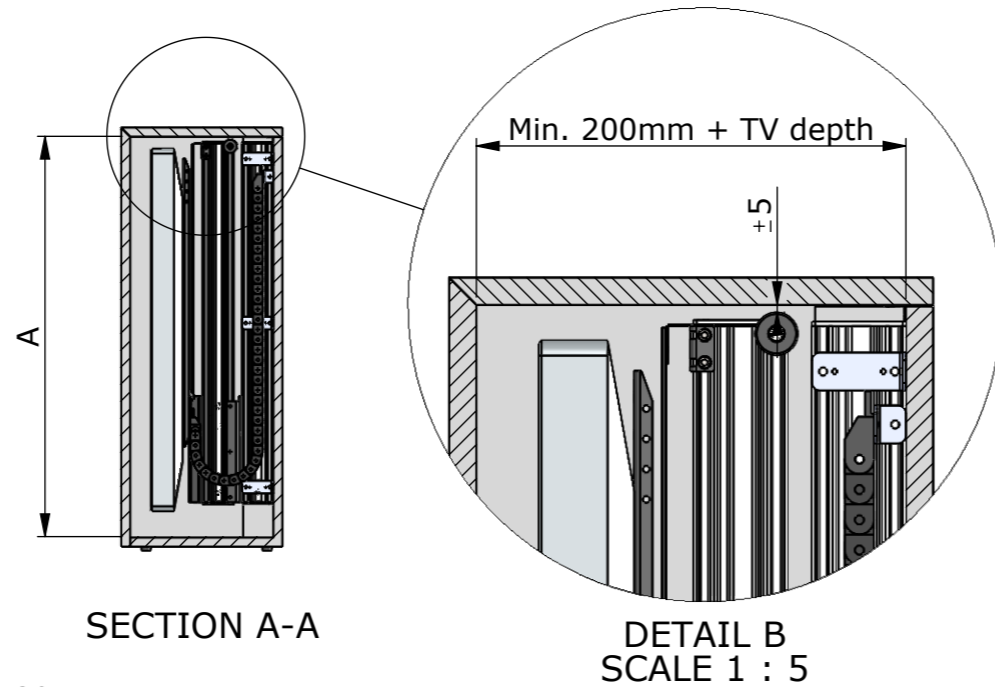

Please note that specifications may be subject to change

Drawing no.: T009-1005-002A

Description: T009-1000

TVLIFTBOY

Date : 31-05-2023

Drawn : JS

Scale: 1:7.5

Unless otherwise specified dimensions in millimeters

Page : 1/2

TV height < 700mm : A=730mm min.
 TV height > 700mm : A=TV height + 30mm min.

Example build in housing

Drawing no.: T309-1008-002B		Description : Example T009-1000 / TV 55"	
		Date : 18-01-2025	 Scale: 1:15
		Drawn : JS	
		Unless otherwise specified dimensions in millimeters	