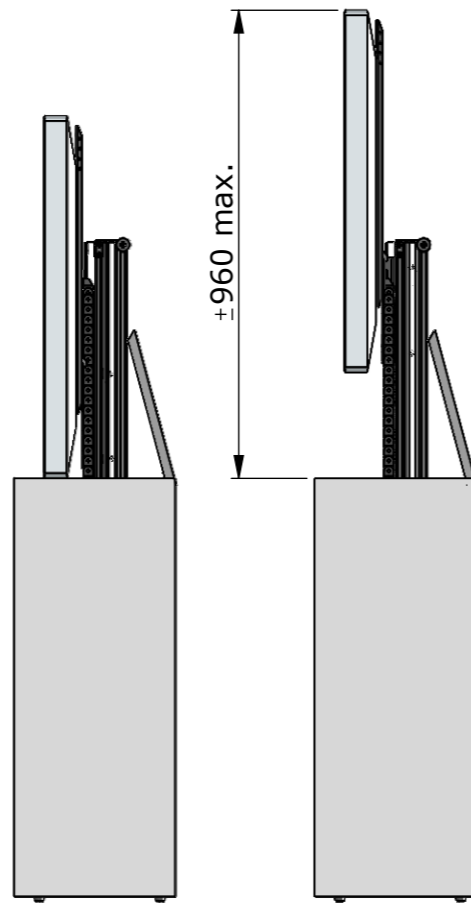

Please note that specifications may be subject to change

Drawing no.: T009-1005-002A

Description: T009-1000

TVLIFTBOY

Date : 31-05-2023

Drawn : JS

Scale: 1:7.5

Unless otherwise specified dimensions in millimeters

Page : 1/2

TV height < 700mm : A=730mm min.
 TV height > 700mm : A=TV height + 30mm min.

Example build in housing

Drawing no.: T309-1008-002B		Description : Example T009-1000 / TV 55"	
		Date : 18-01-2025	 Scale: 1:15
		Drawn : JS	
		Unless otherwise specified dimensions in millimeters	