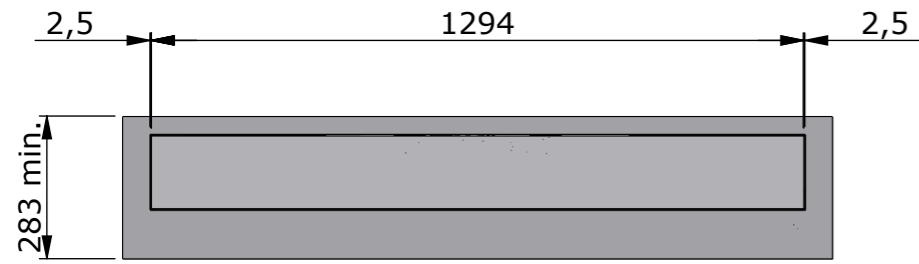

1294

1372

Please note that specifications may be subject to change

Drawing no.: T219-1000-002B

Description: T219-55

TVLIFTBOY

Date : 15-03-2024

Drawn : JS

Scale: 1:10

Unless otherwise specified dimensions in millimeters

Page : 1/2

DETAIL B
SCALE 1 : 5

SECTION A-A

Example build in housing

Please note that specifications may be subject to change

Drawing no.: T219-1008-002A

Description : T219-55

TVLIFTBOY

Date : 15-03-2024

Drawn : JS

Scale : 1:15

Unless otherwise specified dimensions in millimeters

Page : 2/2