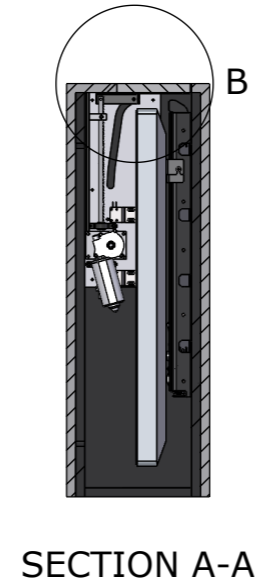

1294

1372

Please note that specifications may be subject to change

Drawing no.: T219-1000-002B

Description: T219-55

TVLIFTBOY

Date : 15-03-2024

Drawn : JS

Scale: 1:10

Unless otherwise specified dimensions in millimeters

Page : 1/2

DETAIL B
SCALE 1 : 5

SECTION A-A

Example build in housing

Please note that specifications may be subject to change

Drawing no.: T219-1008-002A

Description : T219-55

TVLIFTBOY

Date : 15-03-2024

Drawn : JS

Scale : 1:15

Unless otherwise specified dimensions in millimeters

Page : 2/2