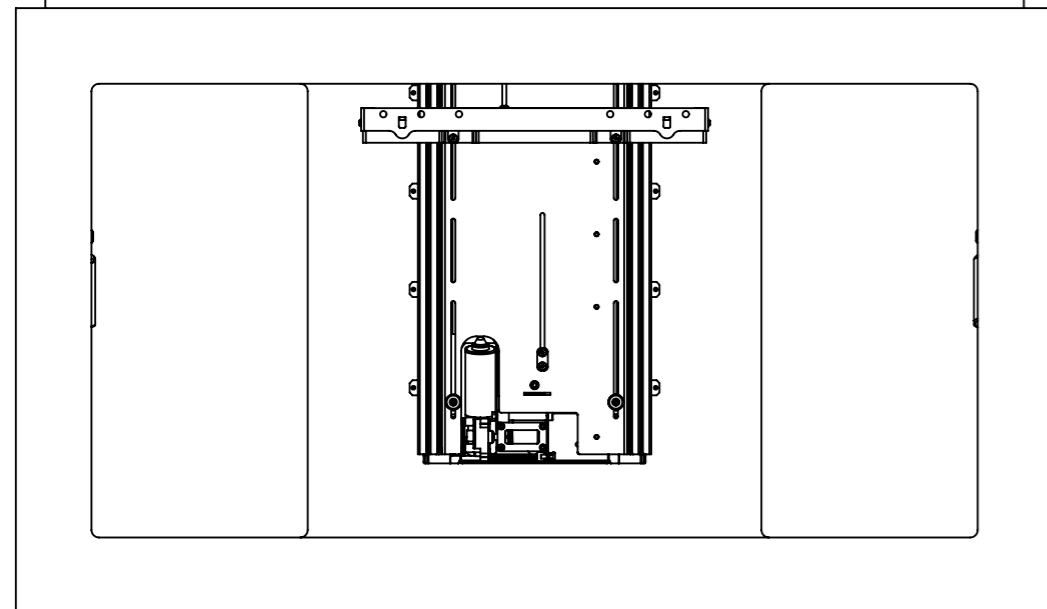

1294

1372

Please note that specifications may be subject to change

Drawing no.: T219-1000-002B

Description: T219-55

TVLIFTBOY

Date : 15-03-2024

Drawn : JS

Scale: 1:10

Unless otherwise specified dimensions in millimeters

Page : 1/2

DETAIL B
SCALE 1 : 5

SECTION A-A

Example build in housing

Please note that specifications may be subject to change

Drawing no.: T219-1008-002A

Description : T219-55

TVLIFTBOY

Date : 15-03-2024

Drawn : JS

Scale : 1:15

Unless otherwise specified dimensions in millimeters

Page : 2/2