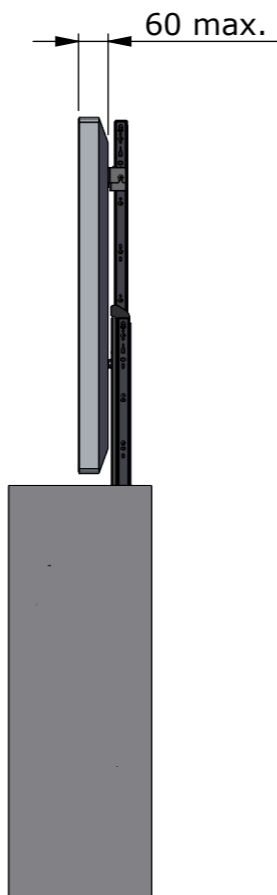

1294

1372

Please note that specifications may be subject to change

Drawing no.: T219-1000-002B

Description: T219-55

TVLIFTBOY

Date : 15-03-2024

Drawn : JS

Scale: 1:10

Unless otherwise specified dimensions in millimeters

Page : 1/2

DETAIL B
SCALE 1 : 5

SECTION A-A

Example build in housing

Please note that specifications may be subject to change

Drawing no.: T219-1008-002A

Description : T219-55

TVLIFTBOY

Date : 15-03-2024

Drawn : JS

Scale : 1:15

Unless otherwise specified dimensions in millimeters

Page : 2/2