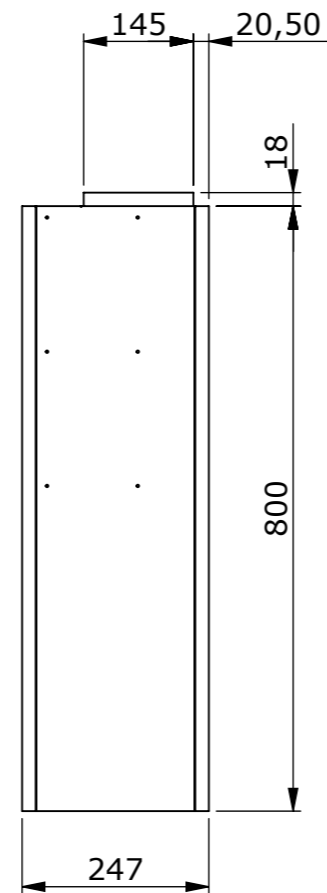

1294

1372

Please note that specifications may be subject to change

Drawing no.: T219-1000-002B

Description: T219-55

TVLIFTBOY

Date : 15-03-2024

Drawn : JS

Scale: 1:10

Unless otherwise specified dimensions in millimeters

Page : 1/2

DETAIL B
SCALE 1 : 5

SECTION A-A

Example build in housing

Please note that specifications may be subject to change

Drawing no.: T219-1008-002A

Description : T219-55

TVLIFTBOY

Date : 15-03-2024

Drawn : JS

Scale : 1:15

Unless otherwise specified dimensions in millimeters

Page : 2/2