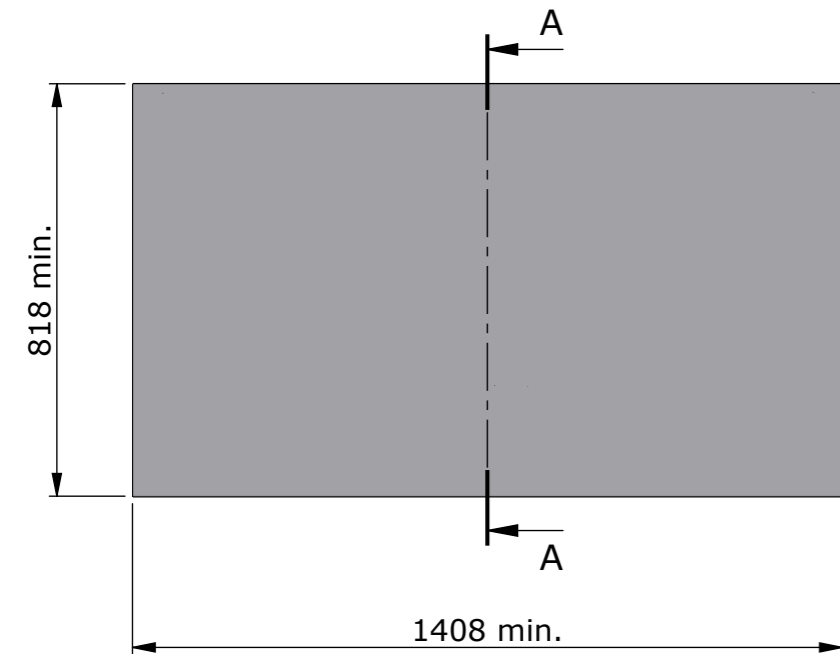

1294

1372

Please note that specifications may be subject to change

Drawing no.: T219-1000-002B

Description: T219-55

TVLIFTBOY

Date : 15-03-2024

Drawn : JS

Scale: 1:10

Unless otherwise specified dimensions in millimeters

Page : 1/2

DETAIL B
SCALE 1 : 5

SECTION A-A

Example build in housing

Please note that specifications may be subject to change

Drawing no.: T219-1008-002A

Description : T219-55

TVLIFTBOY

Date : 15-03-2024

Drawn : JS

Scale : 1:15

Unless otherwise specified dimensions in millimeters

Page : 2/2