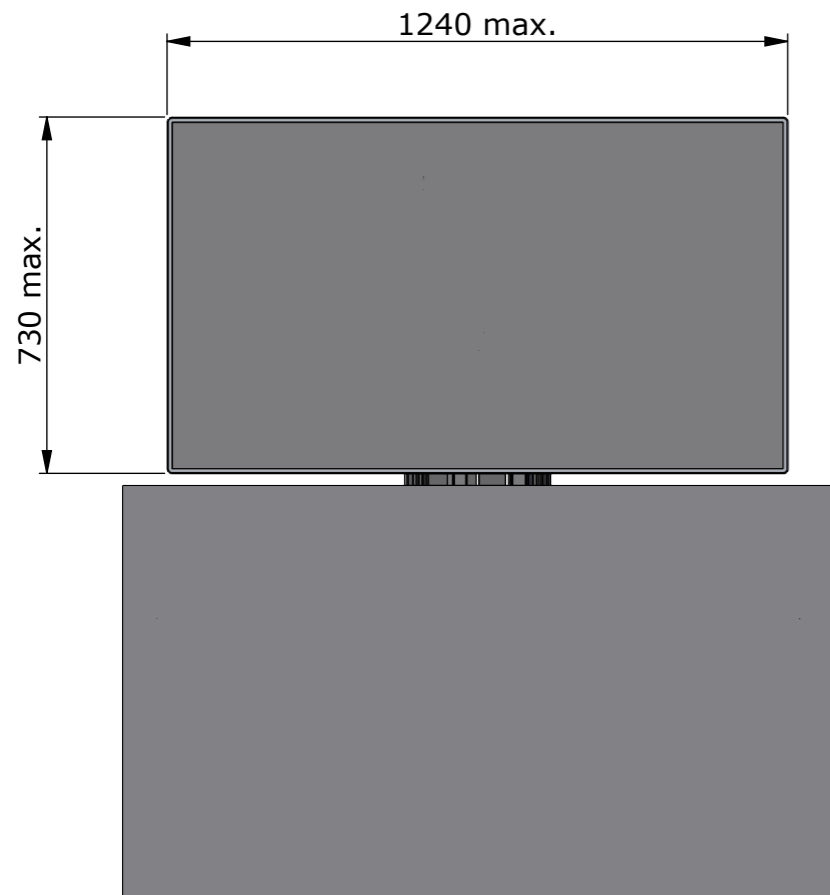

1294

1372

Please note that specifications may be subject to change

Drawing no.: T219-1000-002B

Description: T219-55

TVLIFTBOY

Date : 15-03-2024

Drawn : JS

Scale: 1:10

Unless otherwise specified dimensions in millimeters

Page : 1/2

DETAIL B
SCALE 1 : 5

SECTION A-A

Example build in housing

Please note that specifications may be subject to change

Drawing no.: T219-1008-002A

Description : T219-55

TVLIFTBOY

Date : 15-03-2024

Drawn : JS

Scale : 1:15

Unless otherwise specified dimensions in millimeters

Page : 2/2