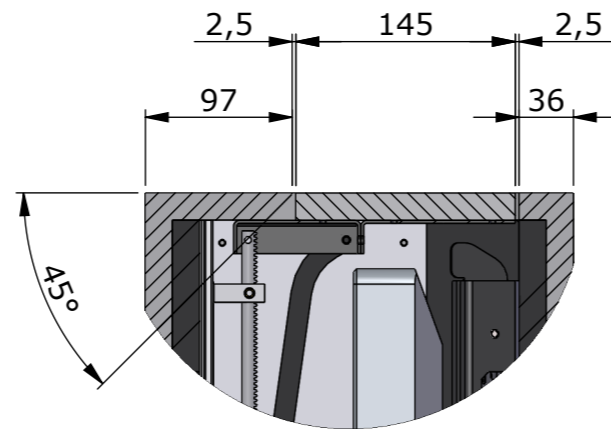

1294

1372

Please note that specifications may be subject to change

Drawing no.: T219-1000-002B

Description: T219-55

TVLIFTBOY

Date : 15-03-2024

Drawn : JS

Scale: 1:10

Unless otherwise specified dimensions in millimeters

Page : 1/2

DETAIL B
SCALE 1 : 5

SECTION A-A

Example build in housing

Please note that specifications may be subject to change

Drawing no.: T219-1008-002A

Description : T219-55

TVLIFTBOY

Date : 15-03-2024

Drawn : JS

Scale : 1:15

Unless otherwise specified dimensions in millimeters

Page : 2/2