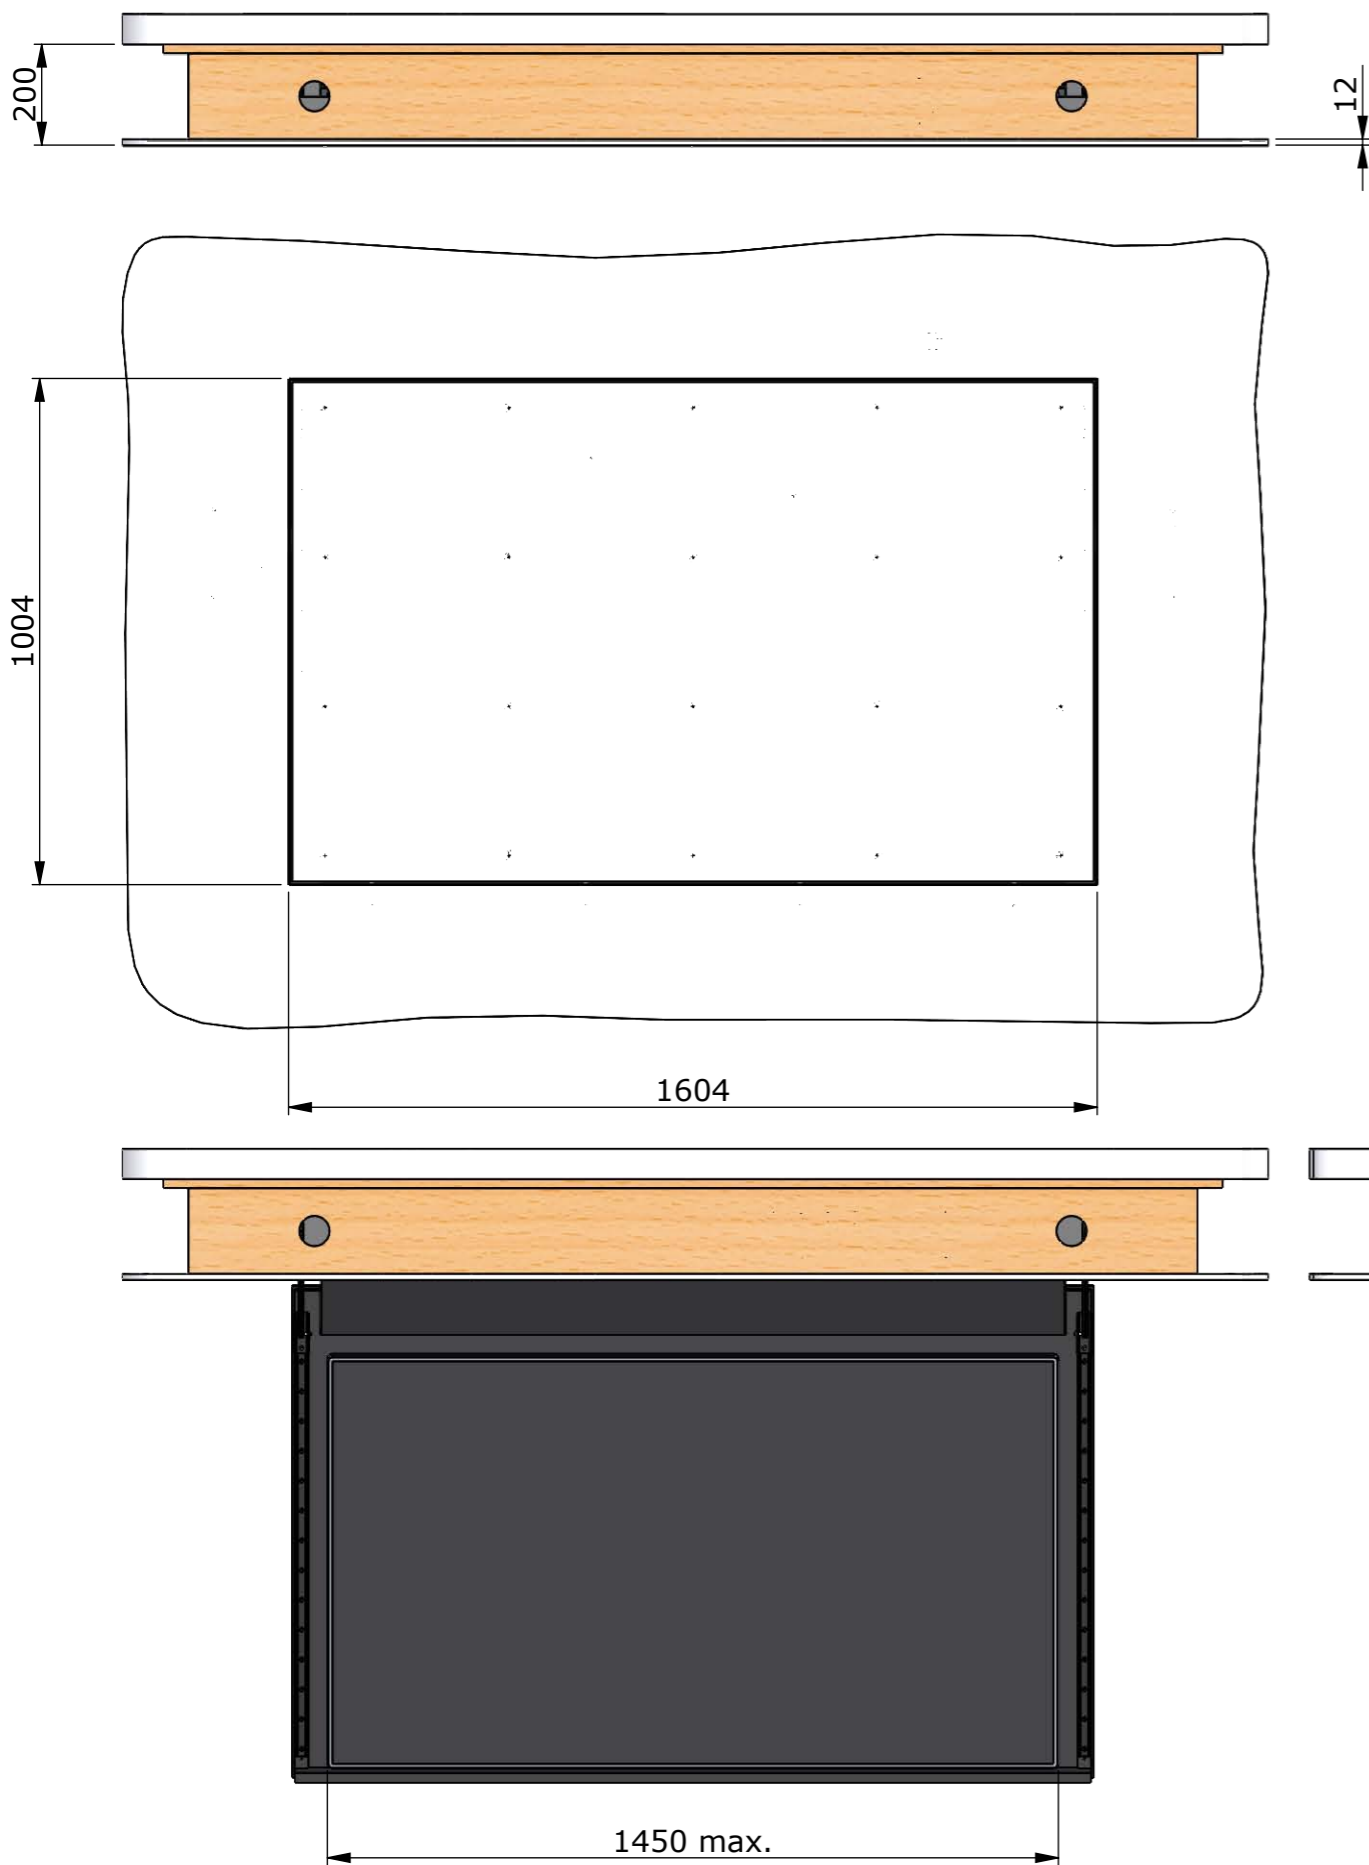

Vesa 200, 300, 400

Drawing no.: T134-1003-002A		Description : Ceiling lift 65" - T134-65	
		Date : 02-12-2024	 Scale : 1:20
		Drawn : JS	
		Unless otherwise specified dimensions in millimeters	

Please note that specifications may be subject to change

Example built into ceiling

Drawing no.: T134-1008-002A

Description : Ceiling lift 65" - T134-65

TVLIFTBOY

Date : 02-12-2024

Drawn : JS

Scale : 1:15

Unless otherwise specified dimensions in millimeters