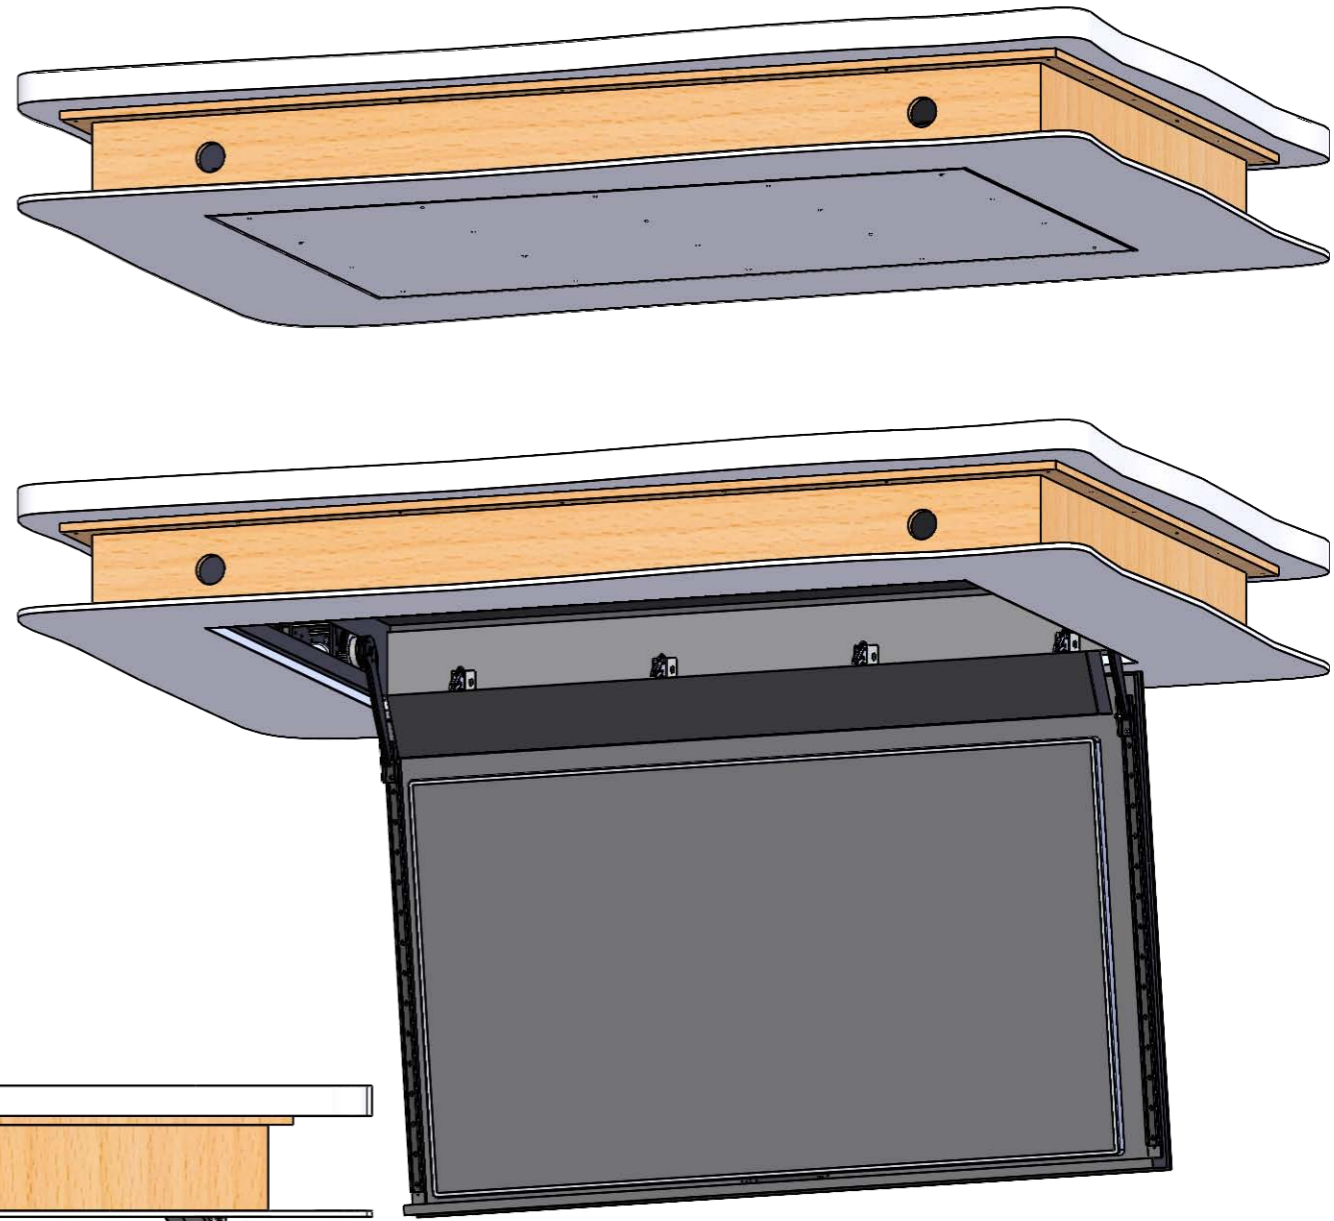

Vesa 200, 300, 400

Drawing no.: T134-1003-002A		Description : Ceiling lift 65" - T134-65	
		Date : 02-12-2024	 Scale : 1:20
		Drawn : JS	
		Unless otherwise specified dimensions in millimeters	

Please note that specifications may be subject to change

Example built into ceiling

Drawing no.: T134-1008-002A

Description : Ceiling lift 65" - T134-65

TVLIFTBOY

Date : 02-12-2024

Drawn : JS

Scale : 1:15

Unless otherwise specified dimensions in millimeters