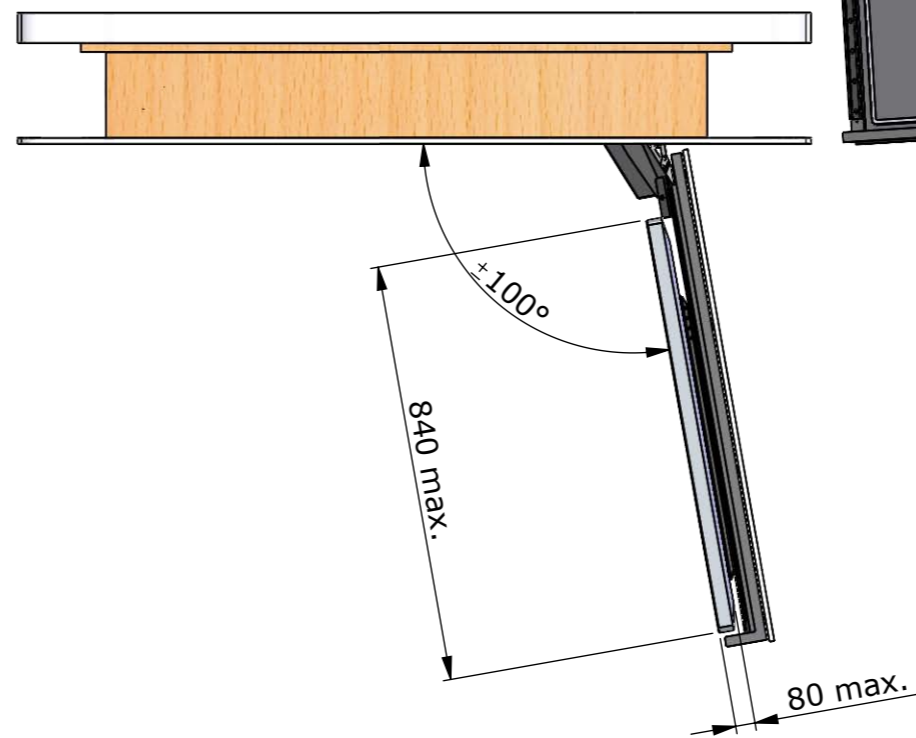

Vesa 200, 300, 400

Drawing no.: T134-1003-002A		Description : Ceiling lift 65" - T134-65	
		Date : 02-12-2024	 Scale : 1:20
		Drawn : JS	
		Unless otherwise specified dimensions in millimeters	

Please note that specifications may be subject to change

Example built into ceiling

Drawing no.: T134-1008-002A

Description : Ceiling lift 65" - T134-65

TVLIFTBOY

Date : 02-12-2024

Drawn : JS

Scale : 1:15

Unless otherwise specified dimensions in millimeters