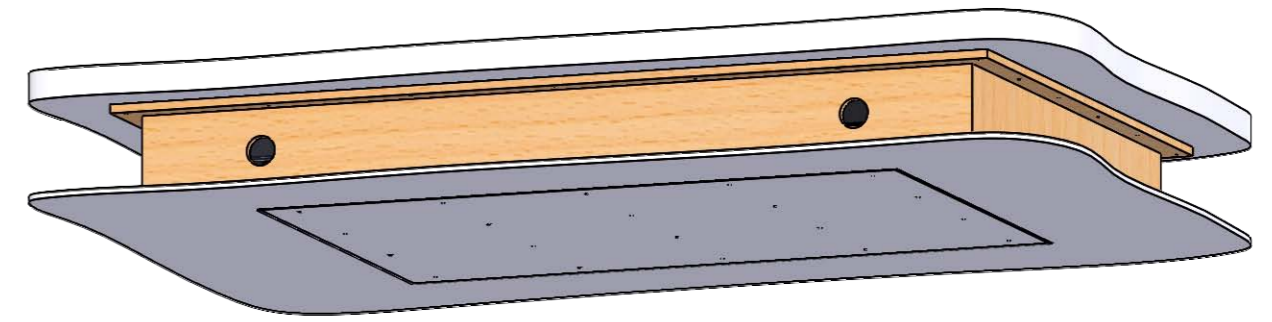

Vesa 200, 300, 400

Please note that specifications may be subject to change

Drawing no.: T134-1003-001B

Description: Ceiling lift 55" - T134-55

TVLIFTBOY

Date : 06-11-2024

Drawn : JS

Scale: 1:20

Unless otherwise specified dimensions in millimeters

Page : 1/2

Example built into ceiling

Drawing no.: T134-1008-001B

Description: Ceiling lift 55" - T134-55

TVLIFTBOY

Date : 06-11-2024

Drawn : JS

Scale: 1:15

Unless otherwise specified dimensions in millimeters

Page : 2/2