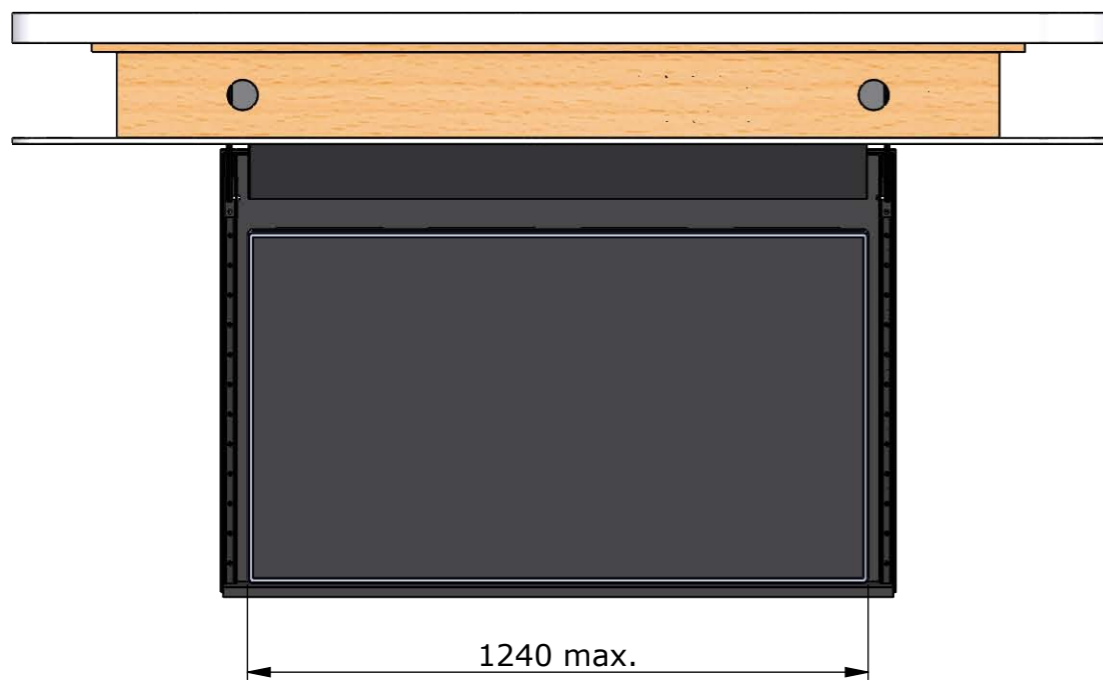

Vesa 200, 300, 400

Please note that specifications may be subject to change

Drawing no.: T134-1003-001B

Description: Ceiling lift 55" - T134-55

TVLIFTBOY

Date : 06-11-2024

Drawn : JS

Scale: 1:20

Unless otherwise specified dimensions in millimeters

Page : 1/2

Example built into ceiling

Drawing no.: T134-1008-001B

Description: Ceiling lift 55" - T134-55

TVLIFTBOY

Date : 06-11-2024

Drawn : JS

Scale: 1:15

Unless otherwise specified dimensions in millimeters

Page : 2/2