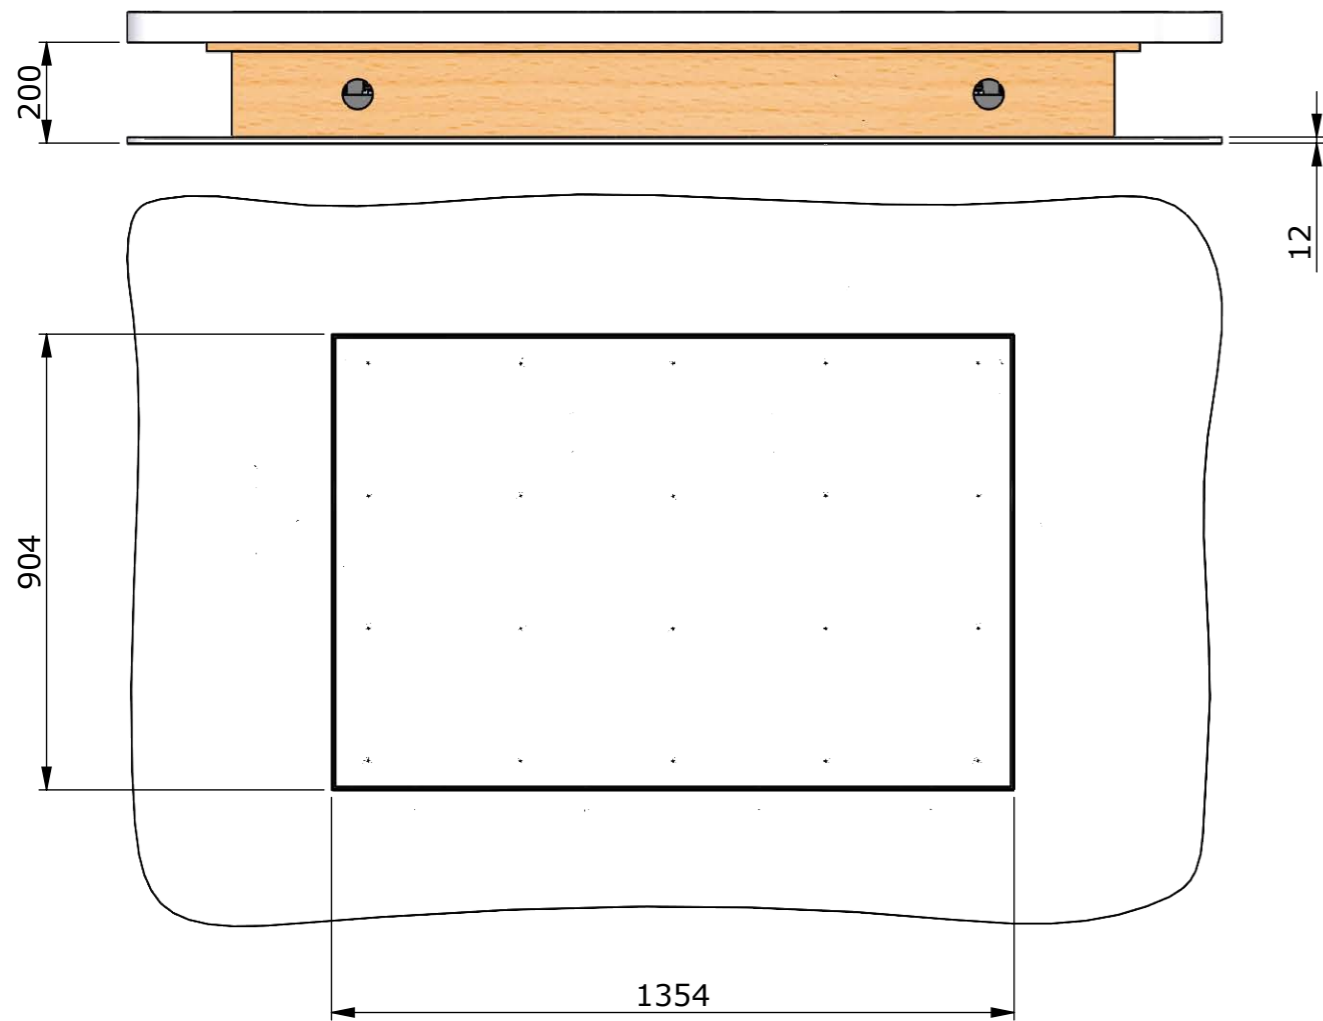

Vesa 200, 300, 400

Please note that specifications may be subject to change

Drawing no.: T134-1003-001B

Description: Ceiling lift 55" - T134-55

TVLIFTBOY

Date : 06-11-2024

Drawn : JS

Scale: 1:20

Unless otherwise specified dimensions in millimeters

Page : 1/2

Example built into ceiling

Drawing no.: T134-1008-001B

Description: Ceiling lift 55" - T134-55

TVLIFTBOY

Date : 06-11-2024

Drawn : JS

Scale: 1:15

Unless otherwise specified dimensions in millimeters

Page : 2/2