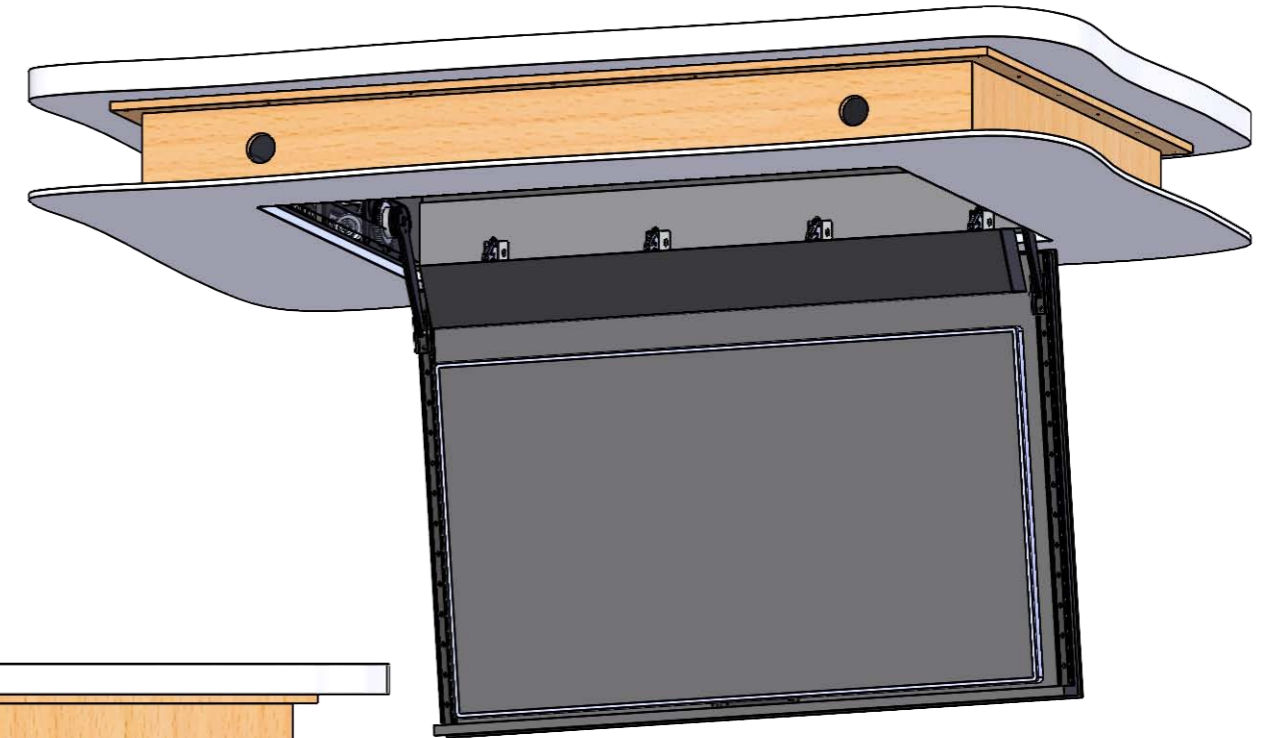

Vesa 200, 300, 400

Please note that specifications may be subject to change

Drawing no.: T134-1003-001B

Description: Ceiling lift 55" - T134-55

TVLIFTBOY

Date : 06-11-2024

Drawn : JS

Scale: 1:20

Unless otherwise specified dimensions in millimeters

Page : 1/2

Example built into ceiling

Drawing no.: T134-1008-001B

Description: Ceiling lift 55" - T134-55

TVLIFTBOY

Date : 06-11-2024

Drawn : JS

Scale: 1:15

Unless otherwise specified dimensions in millimeters

Page : 2/2