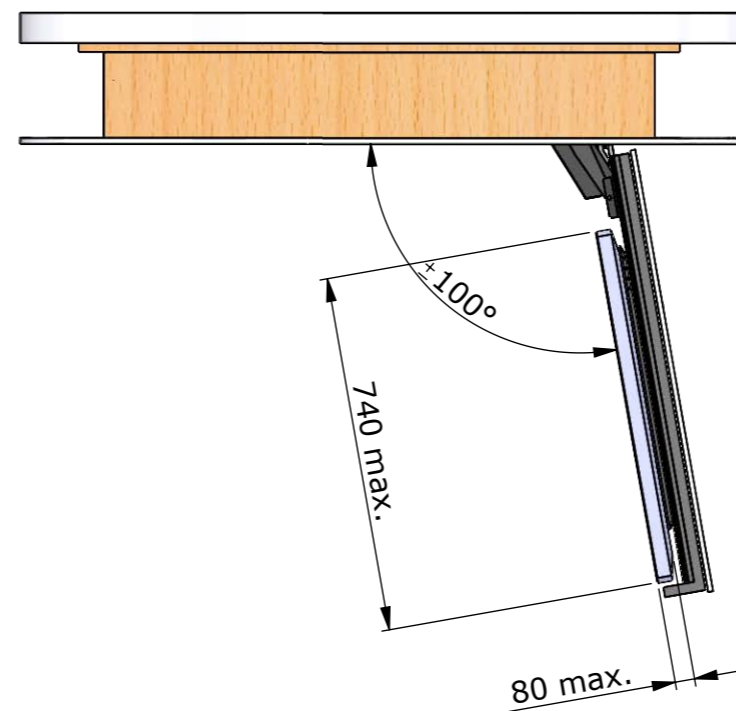

Vesa 200, 300, 400

Please note that specifications may be subject to change

Drawing no.: T134-1003-001B

Description: Ceiling lift 55" - T134-55

TVLIFTBOY

Date : 06-11-2024

Drawn : JS

Scale: 1:20

Unless otherwise specified dimensions in millimeters

Page : 1/2

Example built into ceiling

Drawing no.: T134-1008-001B

Description: Ceiling lift 55" - T134-55

TVLIFTBOY

Date : 06-11-2024

Drawn : JS

Scale: 1:15

Unless otherwise specified dimensions in millimeters

Page : 2/2