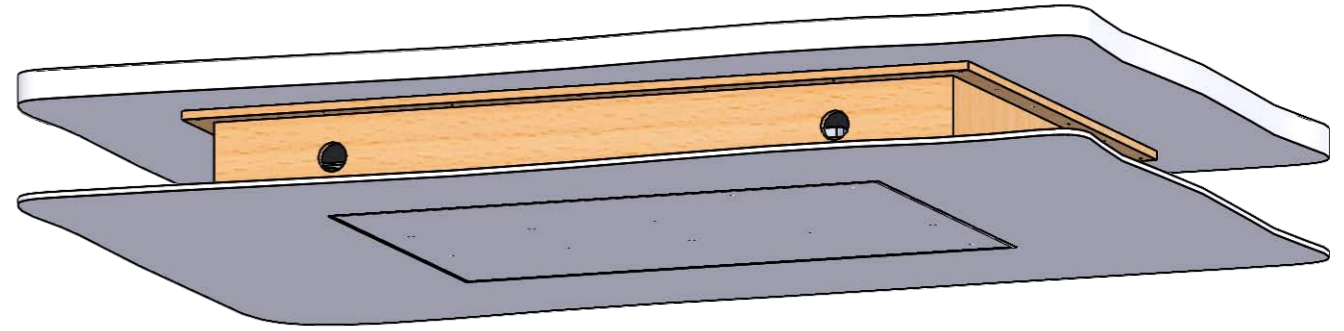

Please note that specifications may be subject to change

Drawing no.: T134-1003-006A		Description : Ceiling lift 43" - T134-43	
		Date : 22-02-2025	 Scale: 1:20
		Drawn : JS	
		Unless otherwise specified dimensions in millimeters	

Example built into ceiling

Drawing no.: T134-1008-006A

Description : Ceiling lift 43" - T134-43

TVLIFTBOY

Date : 22-02-2025

Drawn : JS

Scale : 1:15

Unless otherwise specified dimensions in millimeters