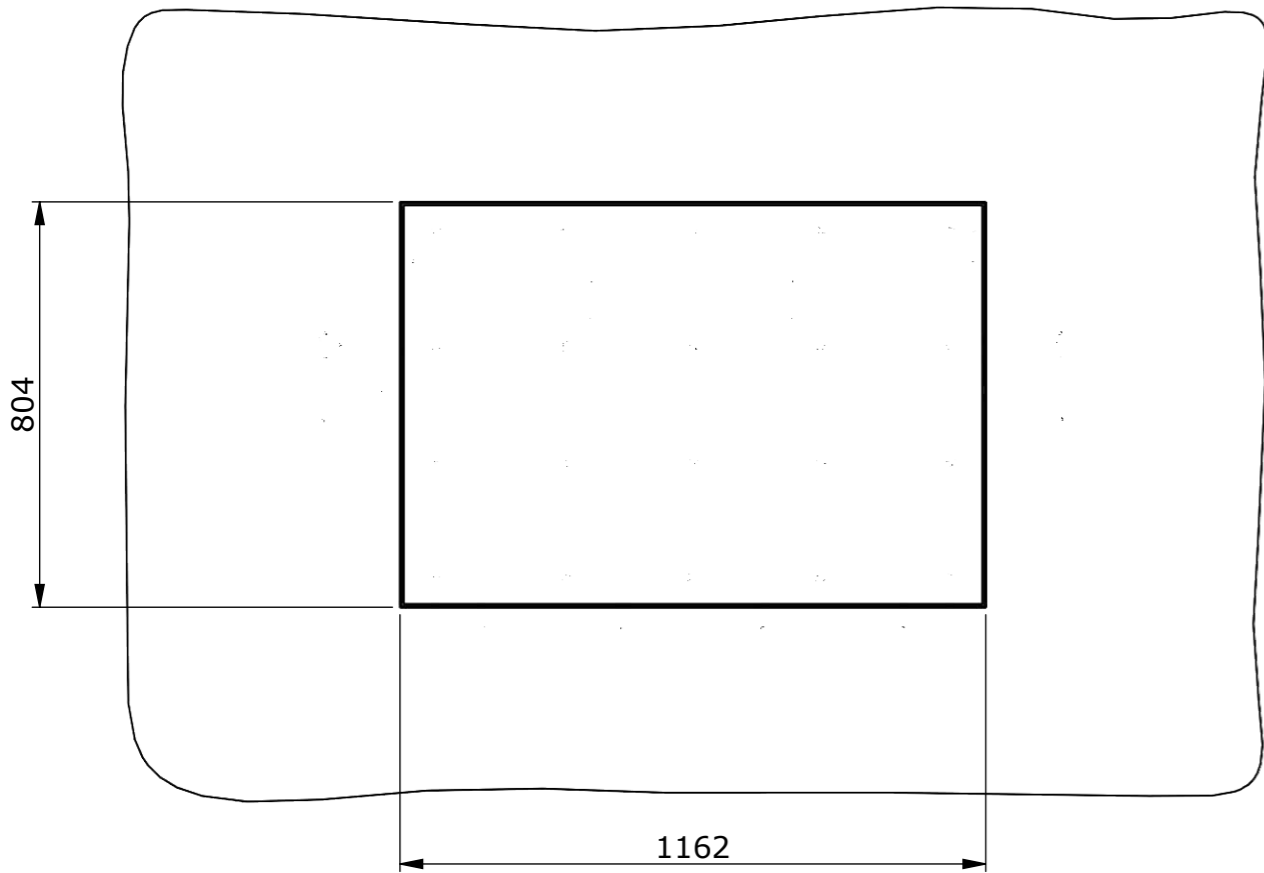

Please note that specifications may be subject to change

Drawing no.: T134-1003-006A		Description : Ceiling lift 43" - T134-43	
		Date : 22-02-2025	 Scale: 1:20
		Drawn : JS	
		Unless otherwise specified dimensions in millimeters	

Example built into ceiling

Drawing no.: T134-1008-006A

Description : Ceiling lift 43" - T134-43

TVLIFTBOY

Date : 22-02-2025

Drawn : JS

Scale : 1:15

Unless otherwise specified dimensions in millimeters