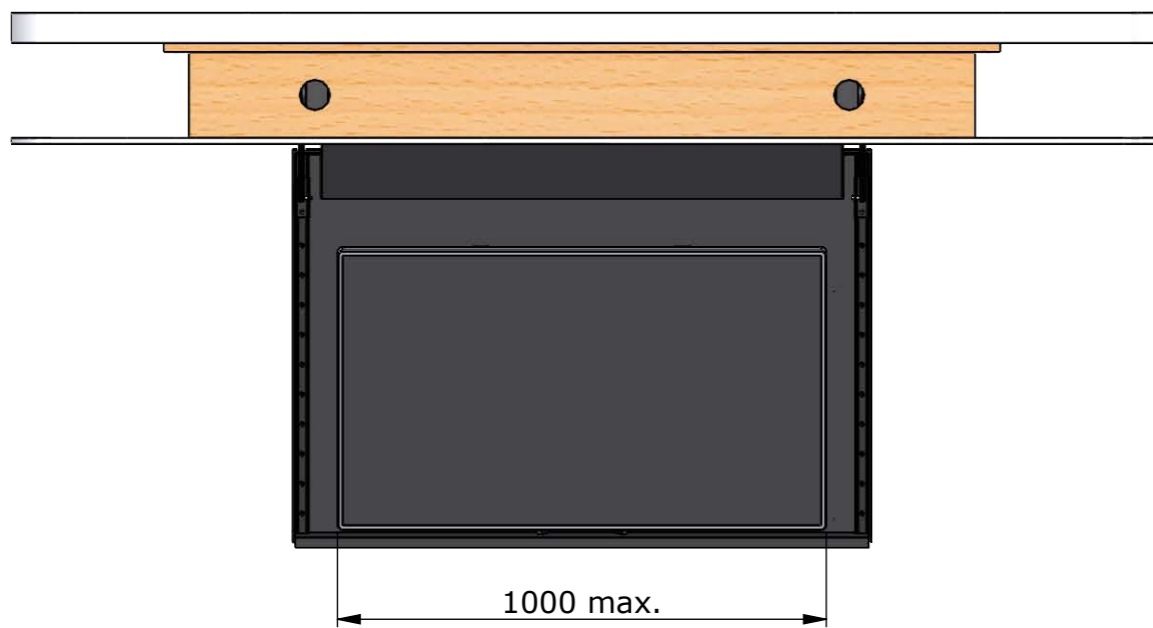

Please note that specifications may be subject to change

Drawing no.: T134-1003-006A		Description : Ceiling lift 43" - T134-43	
		Date : 22-02-2025	 Scale: 1:20
		Drawn : JS	
		Unless otherwise specified dimensions in millimeters	

Example built into ceiling

Drawing no.: T134-1008-006A

Description : Ceiling lift 43" - T134-43

TVLIFTBOY

Date : 22-02-2025

Drawn : JS

Scale : 1:15

Unless otherwise specified dimensions in millimeters