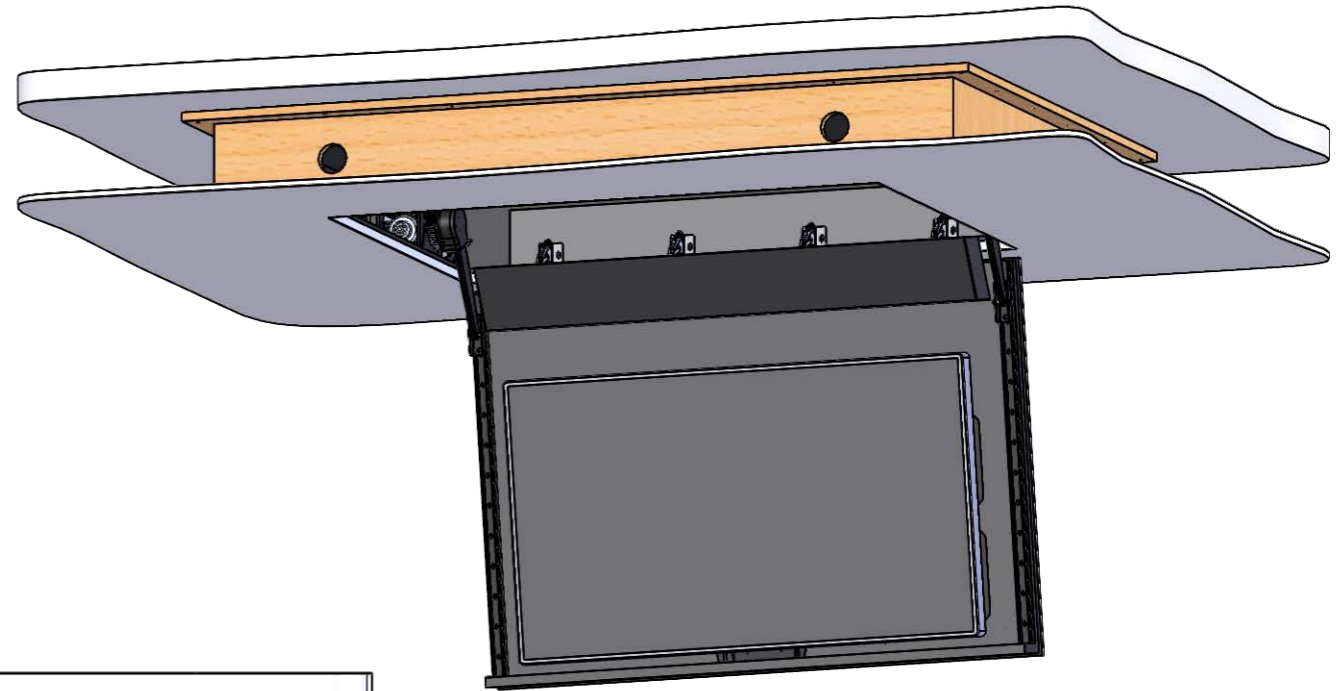

Please note that specifications may be subject to change

Drawing no.: T134-1003-006A		Description : Ceiling lift 43" - T134-43	
		Date : 22-02-2025	 Scale: 1:20
		Drawn : JS	
		Unless otherwise specified dimensions in millimeters	

Example built into ceiling

Drawing no.: T134-1008-006A

Description : Ceiling lift 43" - T134-43

TVLIFTBOY

Date : 22-02-2025

Drawn : JS

Scale : 1:15

Unless otherwise specified dimensions in millimeters