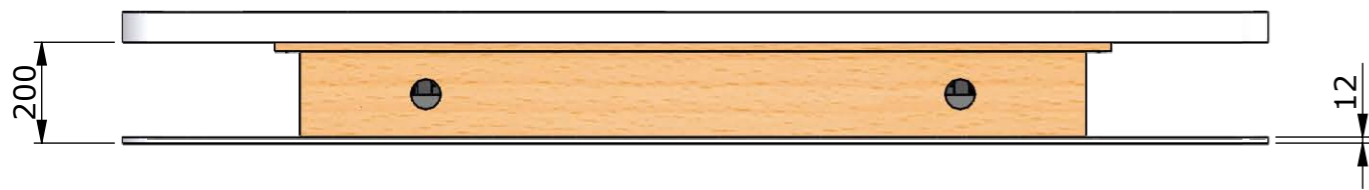

Please note that specifications may be subject to change

Drawing no.: T134-1003-006A		Description : Ceiling lift 43" - T134-43	
		Date : 22-02-2025	 Scale: 1:20
		Drawn : JS	
		Unless otherwise specified dimensions in millimeters	

Example built into ceiling

Drawing no.: T134-1008-006A

Description : Ceiling lift 43" - T134-43

TVLIFTBOY

Date : 22-02-2025

Drawn : JS

Scale : 1:15

Unless otherwise specified dimensions in millimeters