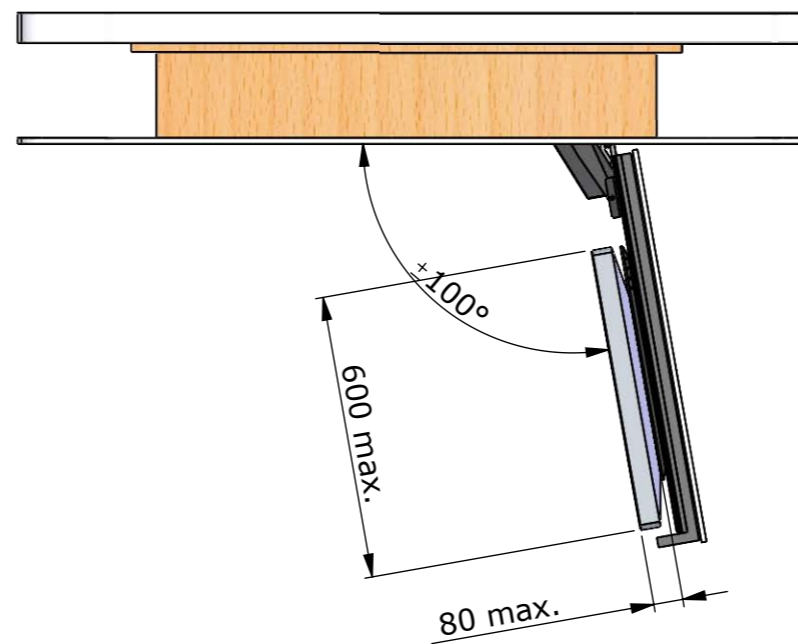

Please note that specifications may be subject to change

Drawing no.: T134-1003-006A		Description : Ceiling lift 43" - T134-43	
		Date : 22-02-2025	 Scale: 1:20
		Drawn : JS	
		Unless otherwise specified dimensions in millimeters	

Example built into ceiling

Drawing no.: T134-1008-006A

Description : Ceiling lift 43" - T134-43

TVLIFTBOY

Date : 22-02-2025

Drawn : JS

Scale : 1:15

Unless otherwise specified dimensions in millimeters