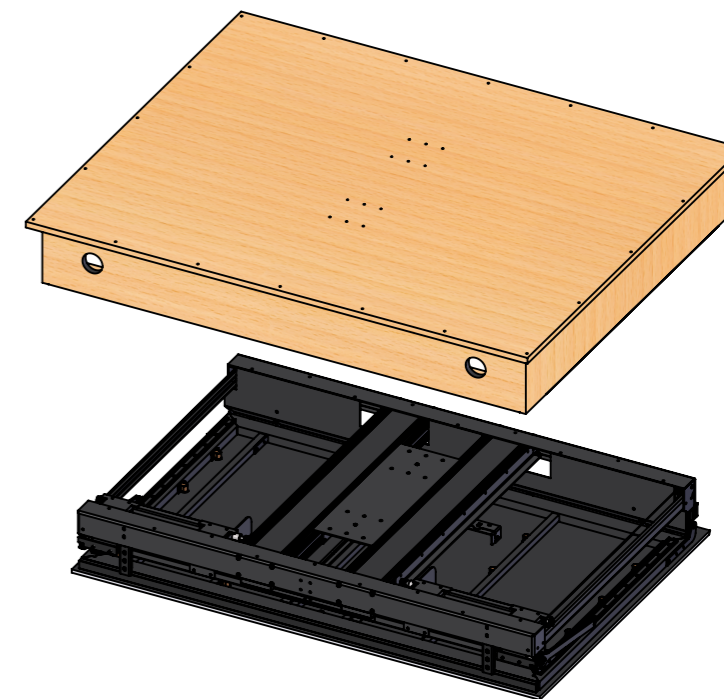

Vesa 200, 300, 400

Please note that specifications may be subject to change

Drawing no.: T034-1005-001A		Description: T034-455	
		Date: 23-02-2024	 Scale: 1:20
		Drawn: JS	
		Unless otherwise specified dimensions in millimeters	

Please note that specifications may be subject to change

Drawing no.: T034-1006-001A

Description: T034-55

TVLIFTBOY

Date : 23-02-2024

Drawn : JS

Scale: 1:20

Unless otherwise specified dimensions in millimeters