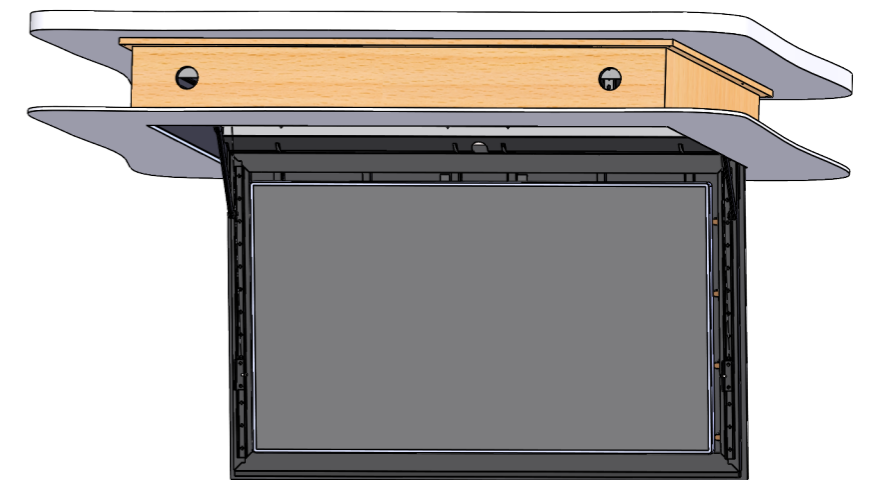

Vesa 200, 300, 400

Please note that specifications may be subject to change

Drawing no.: T034-1005-001A		Description: T034-455	
		Date: 23-02-2024	 Scale: 1:20
		Drawn: JS	
		Unless otherwise specified dimensions in millimeters	

Please note that specifications may be subject to change

Drawing no.: T034-1006-001A

Description: T034-55

TVLIFTBOY

Date : 23-02-2024

Drawn : JS

Scale: 1:20

Unless otherwise specified dimensions in millimeters