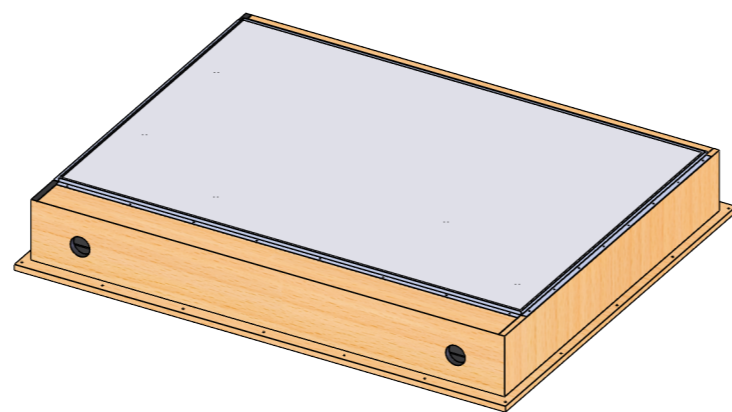

Vesa 200, 300, 400

Please note that specifications may be subject to change

Drawing no.: T034-1005-001A		Description: T034-455	
		Date: 23-02-2024	 Scale: 1:20
		Drawn: JS	
		Unless otherwise specified dimensions in millimeters	

Please note that specifications may be subject to change

Drawing no.: T034-1006-001A

Description: T034-55

TVLIFTBOY

Date : 23-02-2024

Drawn : JS

Scale: 1:20

Unless otherwise specified dimensions in millimeters