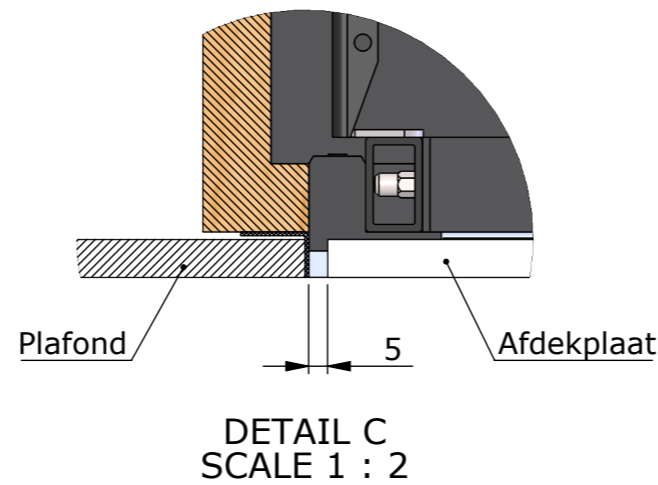

Vesa 200, 300, 400

Please note that specifications may be subject to change

Drawing no.: T034-1005-001A		Description: T034-455	
		Date: 23-02-2024	 Scale: 1:20
		Drawn: JS	
		Unless otherwise specified dimensions in millimeters	

Please note that specifications may be subject to change

Drawing no.: T034-1006-001A

Description: T034-55

TVLIFTBOY

Date : 23-02-2024

Drawn : JS

Scale: 1:20

Unless otherwise specified dimensions in millimeters