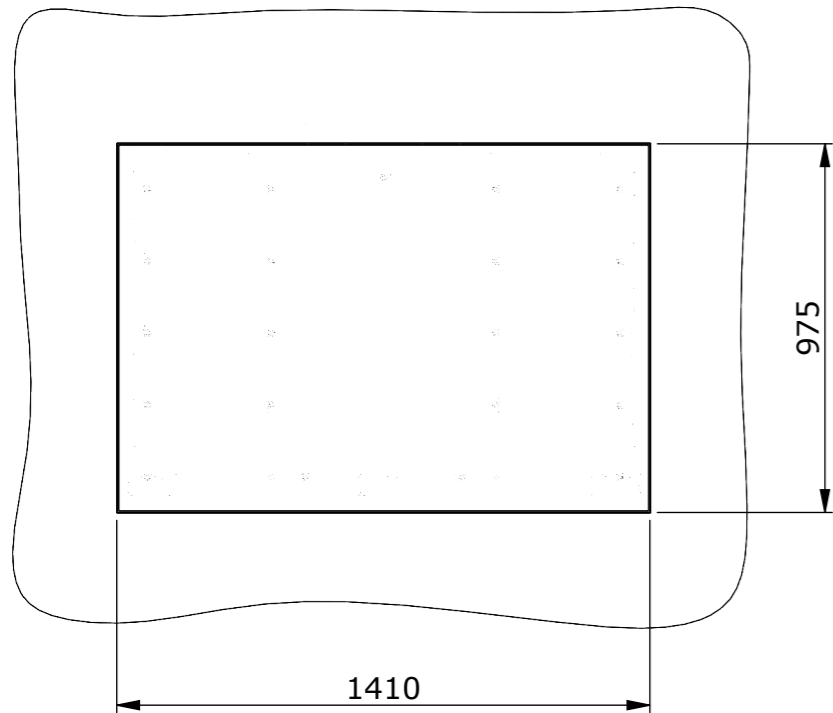

Vesa 200, 300, 400

Please note that specifications may be subject to change

Drawing no.: T034-1005-001A		Description: T034-455	
		Date: 23-02-2024	 Scale: 1:20
		Drawn: JS	
		Unless otherwise specified dimensions in millimeters	

Please note that specifications may be subject to change

Drawing no.: T034-1006-001A

Description: T034-55

TVLIFTBOY

Date : 23-02-2024

Drawn : JS

Scale: 1:20

Unless otherwise specified dimensions in millimeters