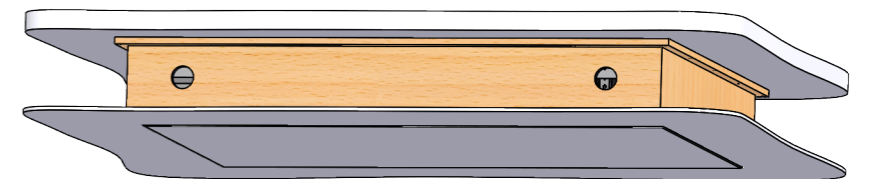

Vesa 200, 300, 400

Please note that specifications may be subject to change

Drawing no.: T034-1005-001A		Description: T034-455	
		Date: 23-02-2024	 Scale: 1:20
		Drawn: JS	
		Unless otherwise specified dimensions in millimeters	

Please note that specifications may be subject to change

Drawing no.: T034-1006-001A

Description: T034-55

TVLIFTBOY

Date : 23-02-2024

Drawn : JS

Scale: 1:20

Unless otherwise specified dimensions in millimeters