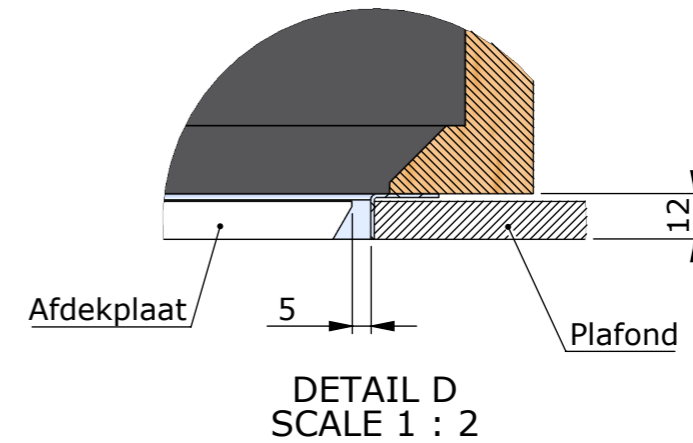

Vesa 200, 300, 400

Please note that specifications may be subject to change

Drawing no.: T034-1005-001A		Description: T034-455	
		Date: 23-02-2024	 Scale: 1:20
		Drawn: JS	
		Unless otherwise specified dimensions in millimeters	

Please note that specifications may be subject to change

Drawing no.: T034-1006-001A

Description: T034-55

TVLIFTBOY

Date : 23-02-2024

Drawn : JS

Scale: 1:20

Unless otherwise specified dimensions in millimeters