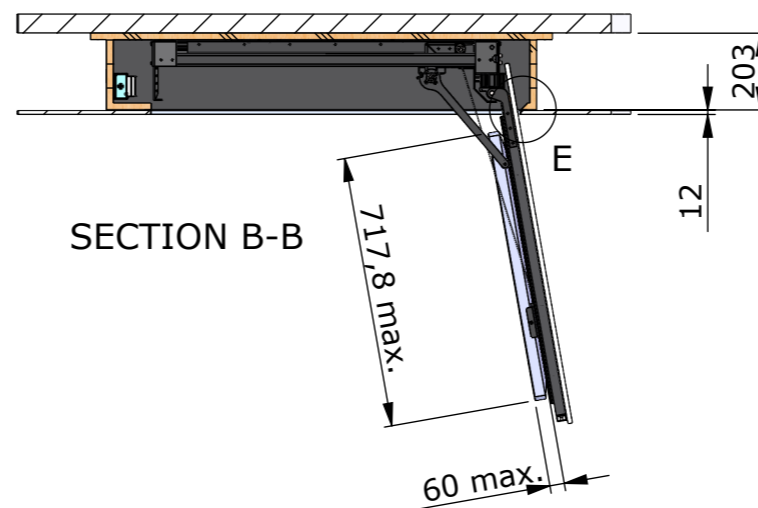

Vesa 200, 300, 400

Please note that specifications may be subject to change

Drawing no.: T034-1005-001A		Description: T034-455	
		Date: 23-02-2024	 Scale: 1:20
		Drawn: JS	
		Unless otherwise specified dimensions in millimeters	

Please note that specifications may be subject to change

Drawing no.: T034-1006-001A

Description: T034-55

TVLIFTBOY

Date : 23-02-2024

Drawn : JS

Scale: 1:20

Unless otherwise specified dimensions in millimeters