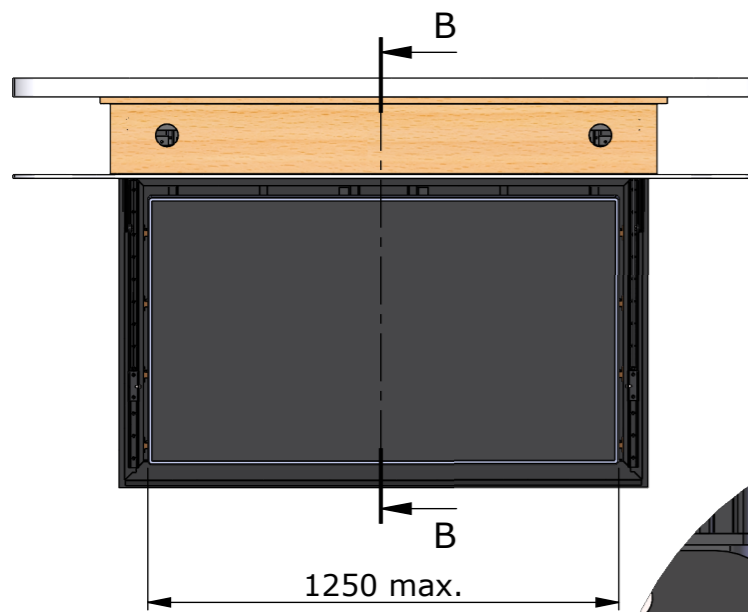

Vesa 200, 300, 400

Please note that specifications may be subject to change

Drawing no.: T034-1005-001A		Description: T034-455	
		Date: 23-02-2024	 Scale: 1:20
		Drawn: JS	
		Unless otherwise specified dimensions in millimeters	

Please note that specifications may be subject to change

Drawing no.: T034-1006-001A

Description: T034-55

TVLIFTBOY

Date : 23-02-2024

Drawn : JS

Scale: 1:20

Unless otherwise specified dimensions in millimeters