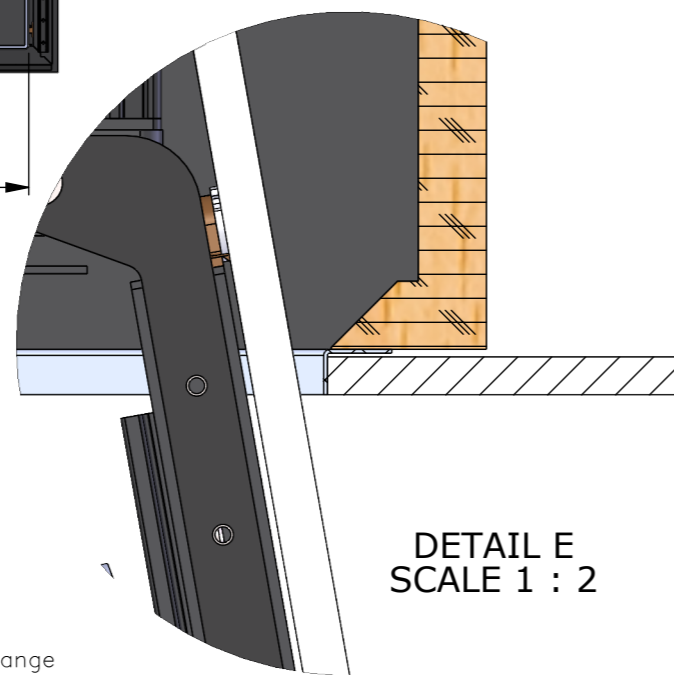

Vesa 200, 300, 400

Please note that specifications may be subject to change

Drawing no.: T034-1005-001A		Description: T034-455	
		Date: 23-02-2024	 Scale: 1:20
		Drawn: JS	
		Unless otherwise specified dimensions in millimeters	

Please note that specifications may be subject to change

Drawing no.: T034-1006-001A

Description: T034-55

TVLIFTBOY

Date : 23-02-2024

Drawn : JS

Scale: 1:20

Unless otherwise specified dimensions in millimeters