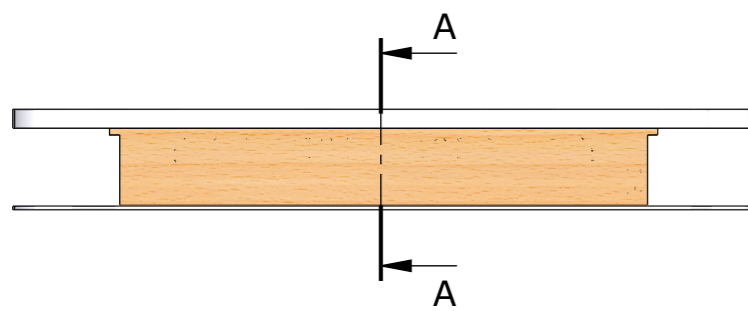

Vesa 200, 300, 400

Please note that specifications may be subject to change

Drawing no.: T034-1005-001A		Description: T034-455	
		Date: 23-02-2024	 Scale: 1:20
		Drawn: JS	
		Unless otherwise specified dimensions in millimeters	

Please note that specifications may be subject to change

Drawing no.: T034-1006-001A

Description: T034-55

TVLIFTBOY

Date : 23-02-2024

Drawn : JS

Scale: 1:20

Unless otherwise specified dimensions in millimeters