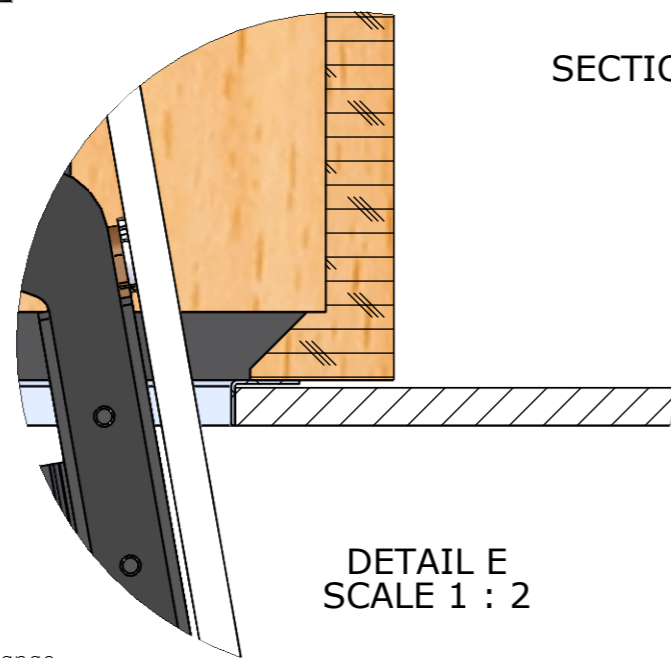

Vesa 200, 300, 400

Drawing no.: T034-1005-004A

Description: T034-43

TVLIFTBOY

Date : 21-06-2023

Drawn : JS

Scale: 1:20

Unless otherwise specified dimensions in millimeters

Page : 1/2

Please note that specifications may be subject to change

Drawing no.: T034-1006-004B

Description: T034-43

TVLIFTBOY

Date : 30-06-2023

Drawn : JS

Scale: 1:20

Unless otherwise specified dimensions in millimeters

Page : 2/2