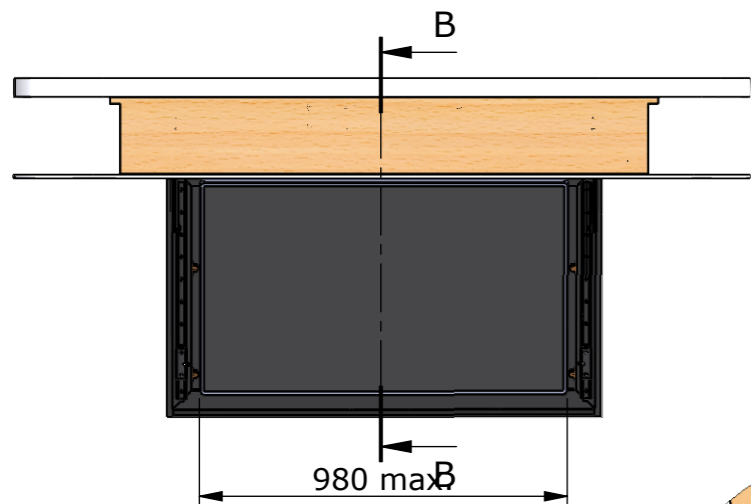

Vesa 200, 300, 400

Drawing no.: T034-1005-004A

Description: T034-43

TVLIFTBOY

Date : 21-06-2023

Drawn : JS

Scale: 1:20

Unless otherwise specified dimensions in millimeters

Page : 1/2

Please note that specifications may be subject to change

Drawing no.: T034-1006-004B

Description: T034-43

TVLIFTBOY

Date : 30-06-2023

Drawn : JS

Scale: 1:20

Unless otherwise specified dimensions in millimeters

Page : 2/2