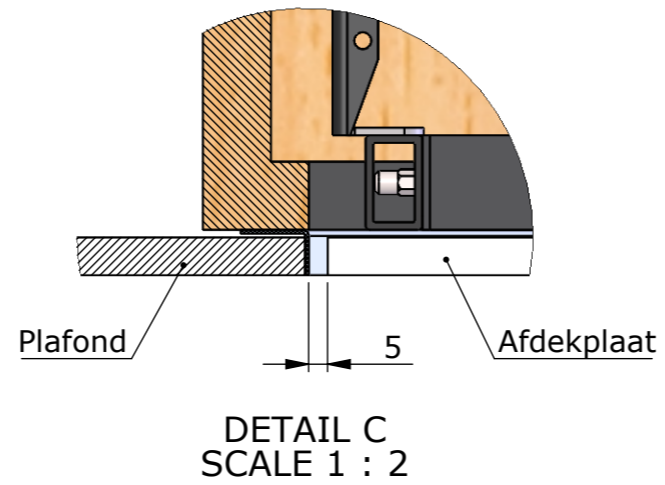

Vesa 200, 300, 400

Drawing no.: T034-1005-004A

Description: T034-43

TVLIFTBOY

Date : 21-06-2023

Drawn : JS

Scale: 1:20

Unless otherwise specified dimensions in millimeters

Page : 1/2

Please note that specifications may be subject to change

Drawing no.: T034-1006-004B

Description: T034-43

TVLIFTBOY

Date : 30-06-2023

Drawn : JS

Scale: 1:20

Unless otherwise specified dimensions in millimeters

Page : 2/2