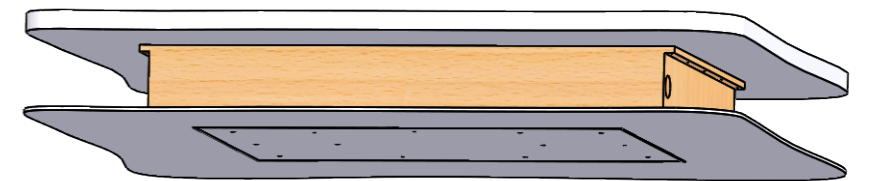

Vesa 200, 300, 400

Drawing no.: T034-1005-004A

Description: T034-43

TVLIFTBOY

Date : 21-06-2023

Drawn : JS

Scale: 1:20

Unless otherwise specified dimensions in millimeters

Page : 1/2

Please note that specifications may be subject to change

Drawing no.: T034-1006-004B

Description: T034-43

TVLIFTBOY

Date : 30-06-2023

Drawn : JS

Scale: 1:20