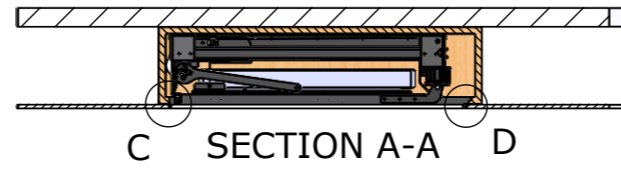

Vesa 200, 300, 400

Drawing no.: T034-1005-004A

Description: T034-43

TVLIFTBOY

Date : 21-06-2023

Drawn : JS

Scale: 1:20

Unless otherwise specified dimensions in millimeters

Page : 1/2

Please note that specifications may be subject to change

Drawing no.: T034-1006-004B

Description: T034-43

TVLIFTBOY

Date : 30-06-2023

Drawn : JS

Scale: 1:20

Unless otherwise specified dimensions in millimeters

Page : 2/2