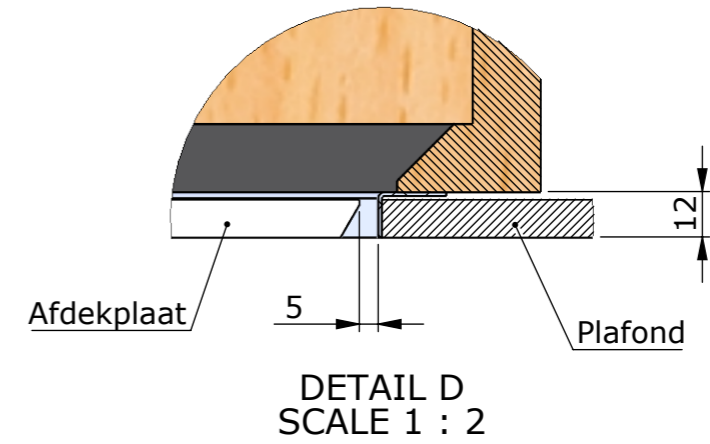

Vesa 200, 300, 400

Drawing no.: T034-1005-004A

Description: T034-43

TVLIFTBOY

Date : 21-06-2023

Drawn : JS

Scale: 1:20

Unless otherwise specified dimensions in millimeters

Page : 1/2

Please note that specifications may be subject to change

Drawing no.: T034-1006-004B

Description: T034-43

TVLIFTBOY

Date : 30-06-2023

Drawn : JS

Scale: 1:20

Unless otherwise specified dimensions in millimeters

Page : 2/2