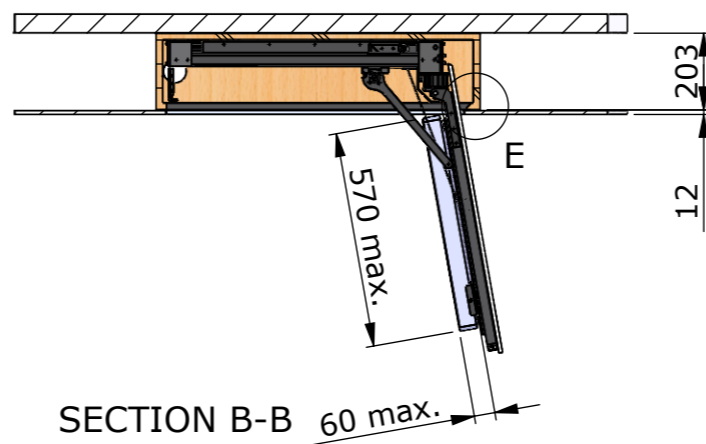

Vesa 200, 300, 400

Drawing no.: T034-1005-004A

Description: T034-43

TVLIFTBOY

Date : 21-06-2023

Drawn : JS

Scale: 1:20

Unless otherwise specified dimensions in millimeters

Page : 1/2

Please note that specifications may be subject to change

Drawing no.: T034-1006-004B

Description: T034-43

TVLIFTBOY

Date : 30-06-2023

Drawn : JS

Scale: 1:20

Unless otherwise specified dimensions in millimeters

Page : 2/2