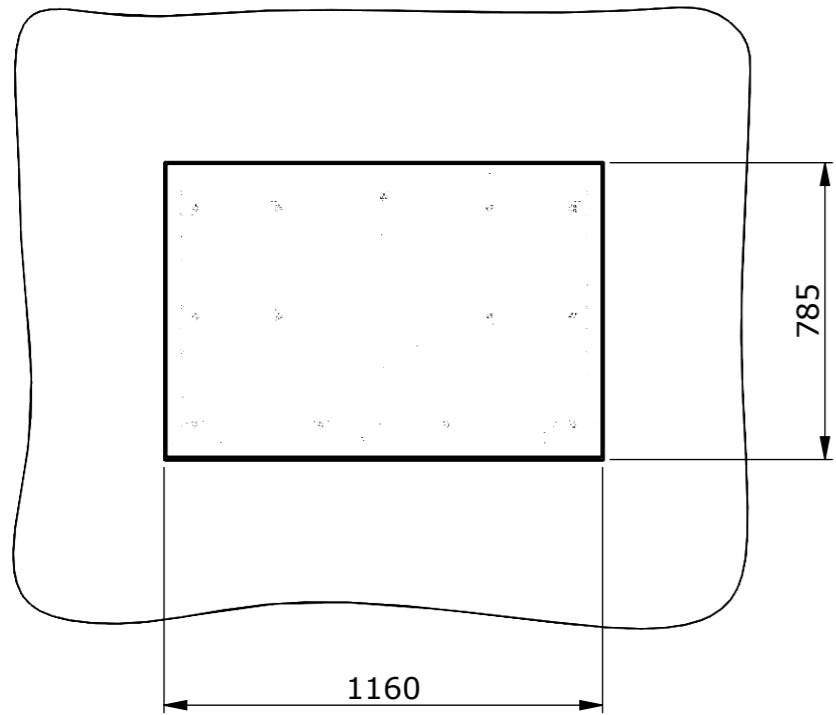

Vesa 200, 300, 400

Drawing no.: T034-1005-004A

Description: T034-43

TVLIFTBOY

Date : 21-06-2023

Drawn : JS

Scale: 1:20

Unless otherwise specified dimensions in millimeters

Page : 1/2

Please note that specifications may be subject to change

Drawing no.: T034-1006-004B

Description: T034-43

TVLIFTBOY

Date : 30-06-2023

Drawn : JS

Scale: 1:20

Unless otherwise specified dimensions in millimeters

Page : 2/2