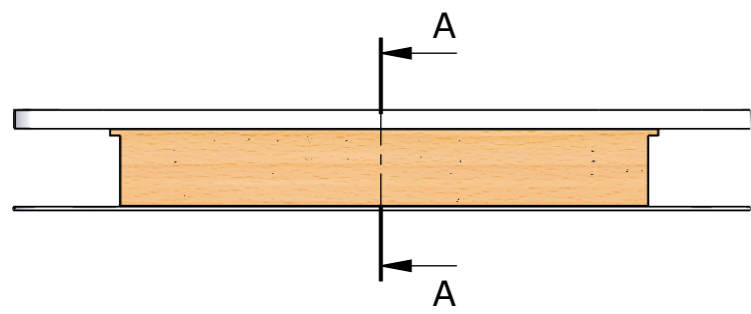

Vesa 200, 300, 400

Drawing no.: T034-1005-004A

Description: T034-43

TVLIFTBOY

Date : 21-06-2023

Drawn : JS

Scale: 1:20

Unless otherwise specified dimensions in millimeters

Page : 1/2

Please note that specifications may be subject to change

Drawing no.: T034-1006-004B

Description: T034-43

TVLIFTBOY

Date : 30-06-2023

Drawn : JS

Scale: 1:20