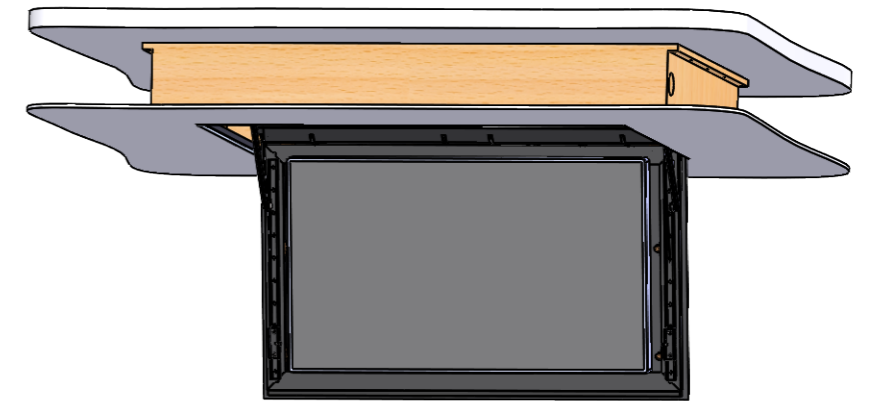

Vesa 200, 300, 400

Drawing no.: T034-1005-004A

Description: T034-43

TVLIFTBOY

Date : 21-06-2023

Drawn : JS

Scale: 1:20

Unless otherwise specified dimensions in millimeters

Page : 1/2

Please note that specifications may be subject to change

Drawing no.: T034-1006-004B

Description: T034-43

TVLIFTBOY

Date : 30-06-2023

Drawn : JS

Scale: 1:20