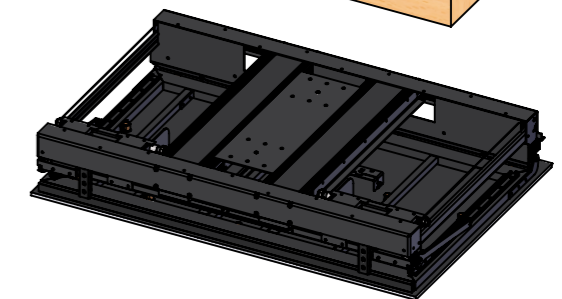

Vesa 200, 300, 400

Drawing no.: T034-1005-004A

Description: T034-43

TVLIFTBOY

Date : 21-06-2023

Drawn : JS

Scale: 1:20

Unless otherwise specified dimensions in millimeters

Page : 1/2

Please note that specifications may be subject to change

Drawing no.: T034-1006-004B

Description: T034-43

TVLIFTBOY

Date : 30-06-2023

Drawn : JS

Scale: 1:20