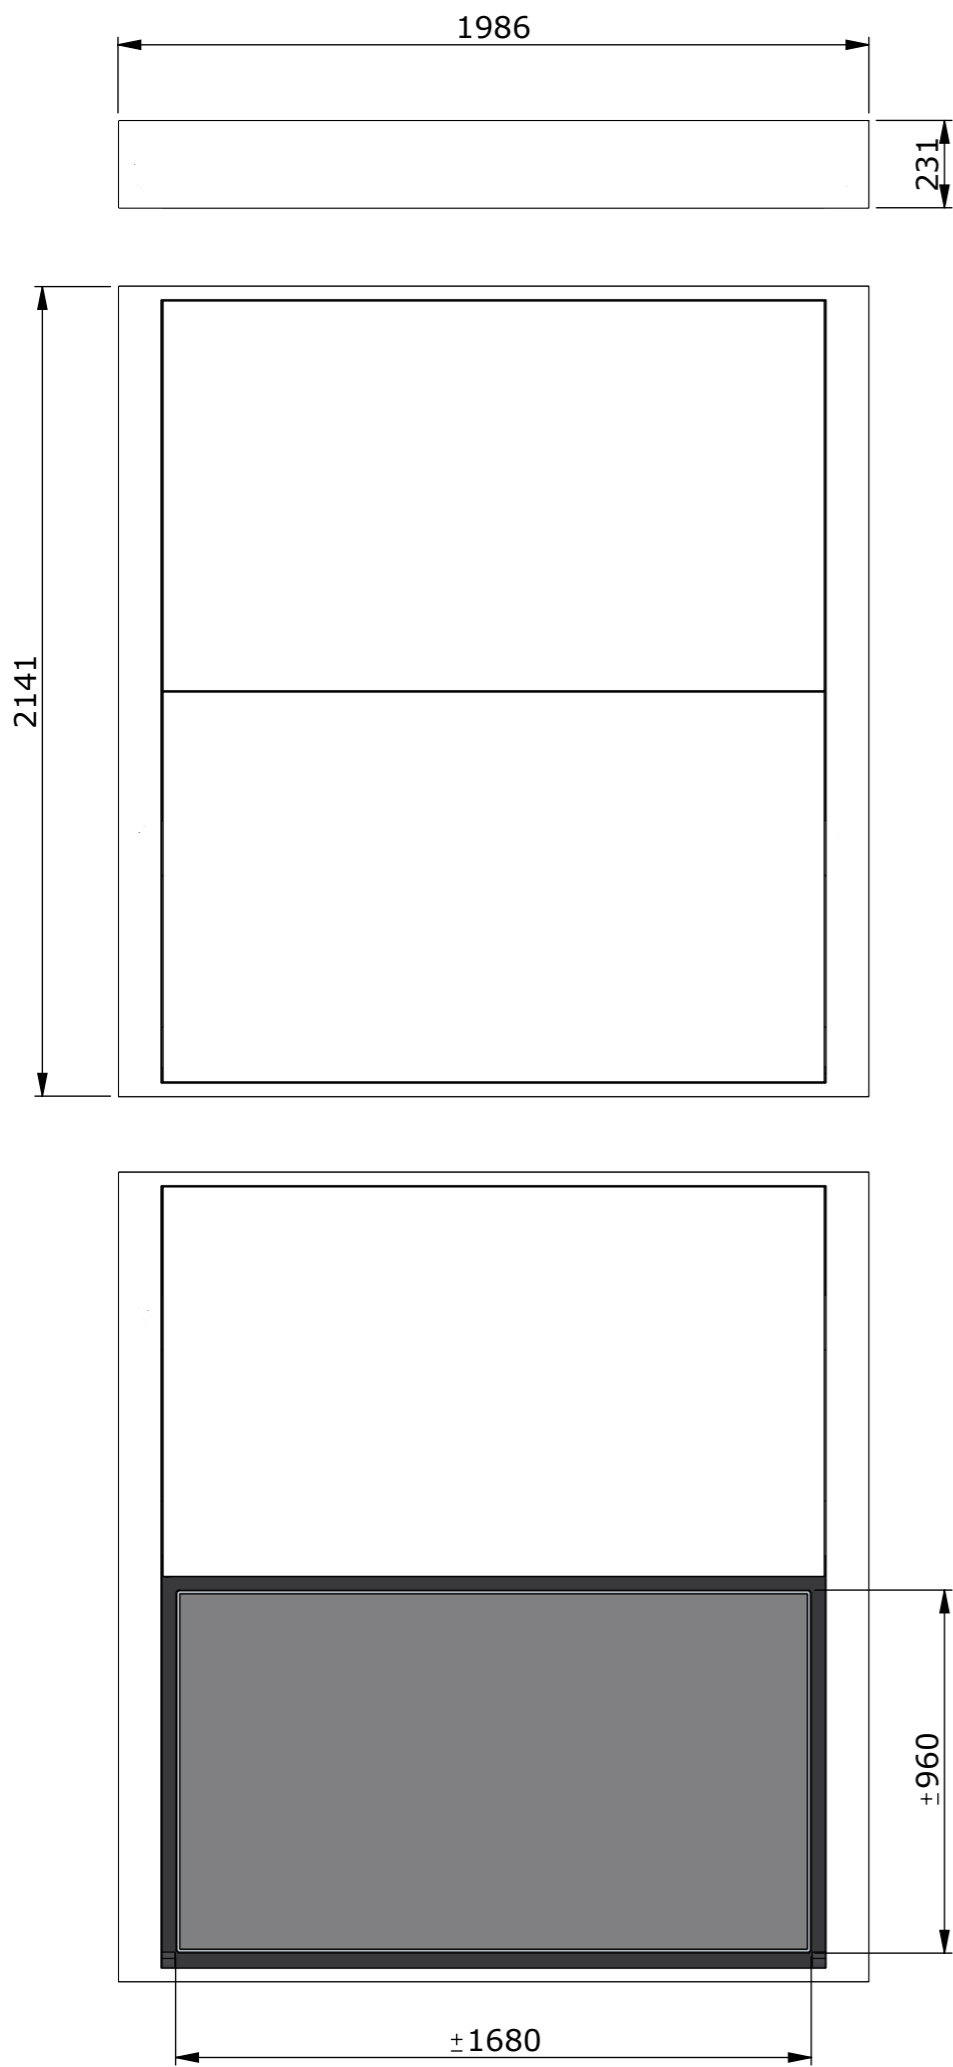

Please note that specifications may be subject to change

Drawing no.: T039-1049-003A		Description : Paneelaandrijving 75"	
		Date : 14-02-2024	 Scale : 1:20
		Drawn : JS	
Unless otherwise specified dimensions in millimeters			

Example build in housing

Please note that specifications may be subject to change

Drawing no.: T039-1051-003A		Description : Paneelaandrijving 75"	
		Date : 14-02-2024	
Drawn : JS		Scale: 1:20	
		Unless otherwise specified dimensions in millimeters	Page : 2/2